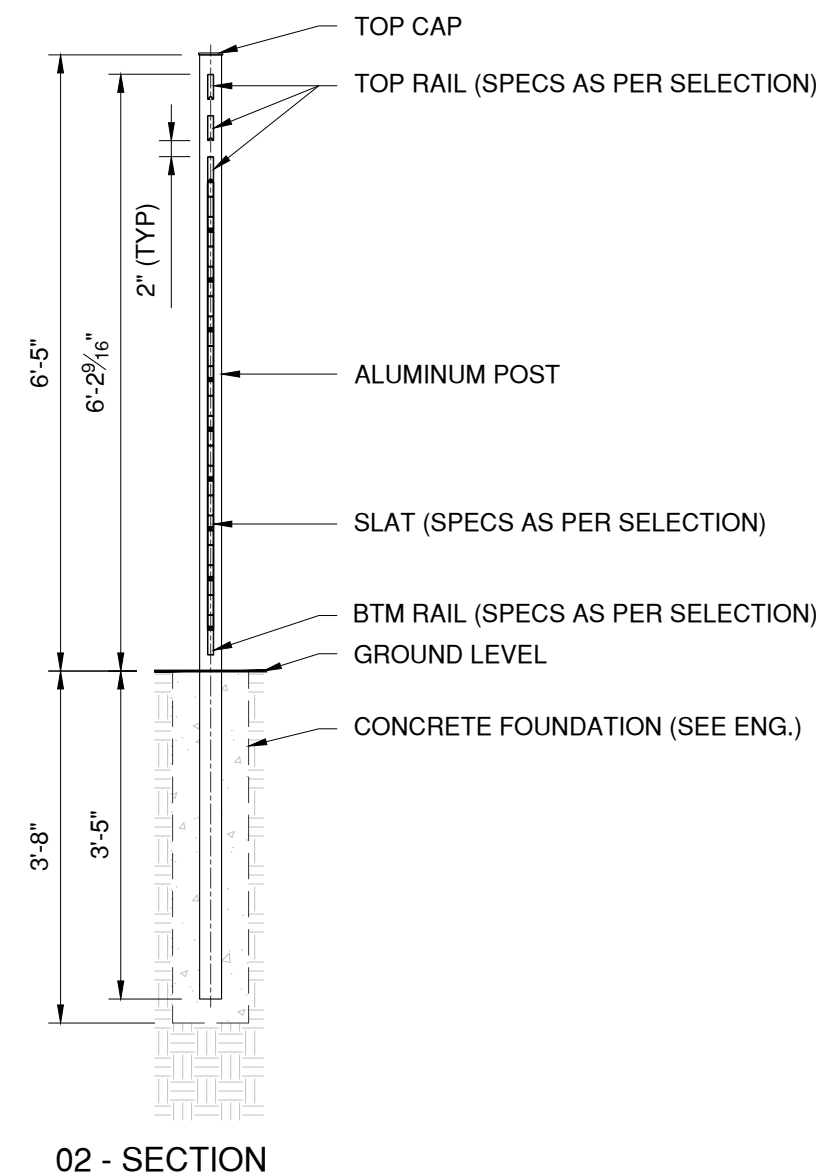

ISSUED FOR:

Product:
Deluxe Trellis
Frame Material: Aluminum Alloy 6063 T5
Frame Color: Matte Black
Insert Material: As Per Selection
Insert Color: As Per Selection
Height: 6'

Date: 4/16/26	Designer: CDR
------------------	------------------

Sheet: 11 x 17	Reviewer: CDR
-------------------	------------------

Dwg No:
GWF403-DT-B6

Scale:
1/2" = 1'-0"

S8

- GENERAL NOTES:
1. VERIFY IN FIELD DIMENSIONS BEFORE INSTALLATION.
 2. SEE SELECTIONS FOR MATERIALS AND COLOR SPECIFICATIONS.
 3. VERIFY MEASUREMENTS BEFORE CUTTING SLATS AND POSTS.
 4. VERIFY THE CONCRETE FOOTING FOR POSTS WITH ENGINEERING BEFORE COMMENCING WORK.
 5. 2" GROUND CLEARANCE W/ ± FIELD TOLERANCE FROM TOP OF FOOTING TO GROUND LEVEL, ALLOWING THE FENCE TO START CLOSER TO GRADE IF REQ'D.