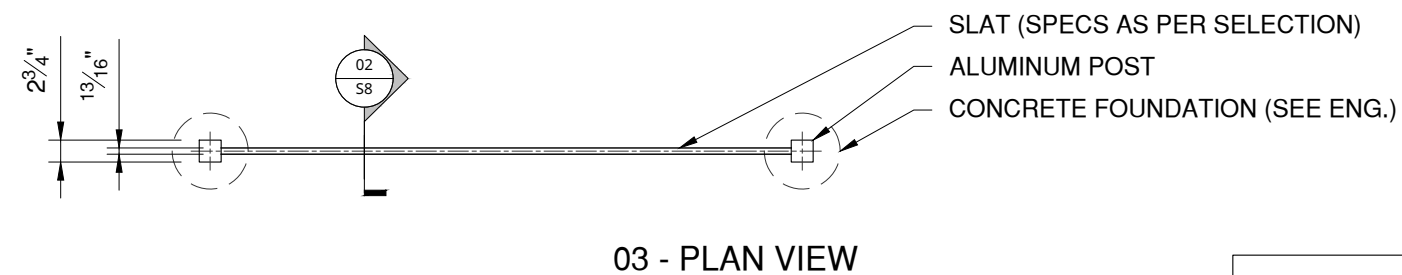

ISSUED FOR:

Product:
Deluxe Trellis
Frame Material: Aluminum Alloy 6063 T5
Frame Color: Matte Black
Insert Material: As Per Selection
Insert Color: As Per Selection
Height: 6'

Date: 4/16/26	Designer: CDR
------------------	------------------

Sheet: 11 x 17	Reviewer: CDR
-------------------	------------------

Dwg No:
GWF403-DT-B6

Scale:
1/2" = 1'-0"

S8

- GENERAL NOTES:
1. VERIFY IN FIELD DIMENSIONS BEFORE INSTALLATION.
 2. SEE SELECTIONS FOR MATERIALS AND COLOR SPECIFICATIONS.
 3. VERIFY MEASUREMENTS BEFORE CUTTING SLATS AND POSTS.
 4. VERIFY THE CONCRETE FOOTING FOR POSTS WITH ENGINEERING BEFORE COMMENCING WORK.
 5. 2" GROUND CLEARANCE W/ ± FIELD TOLERANCE FROM TOP OF FOOTING TO GROUND LEVEL, ALLOWING THE FENCE TO START CLOSER TO GRADE IF REQ'D.