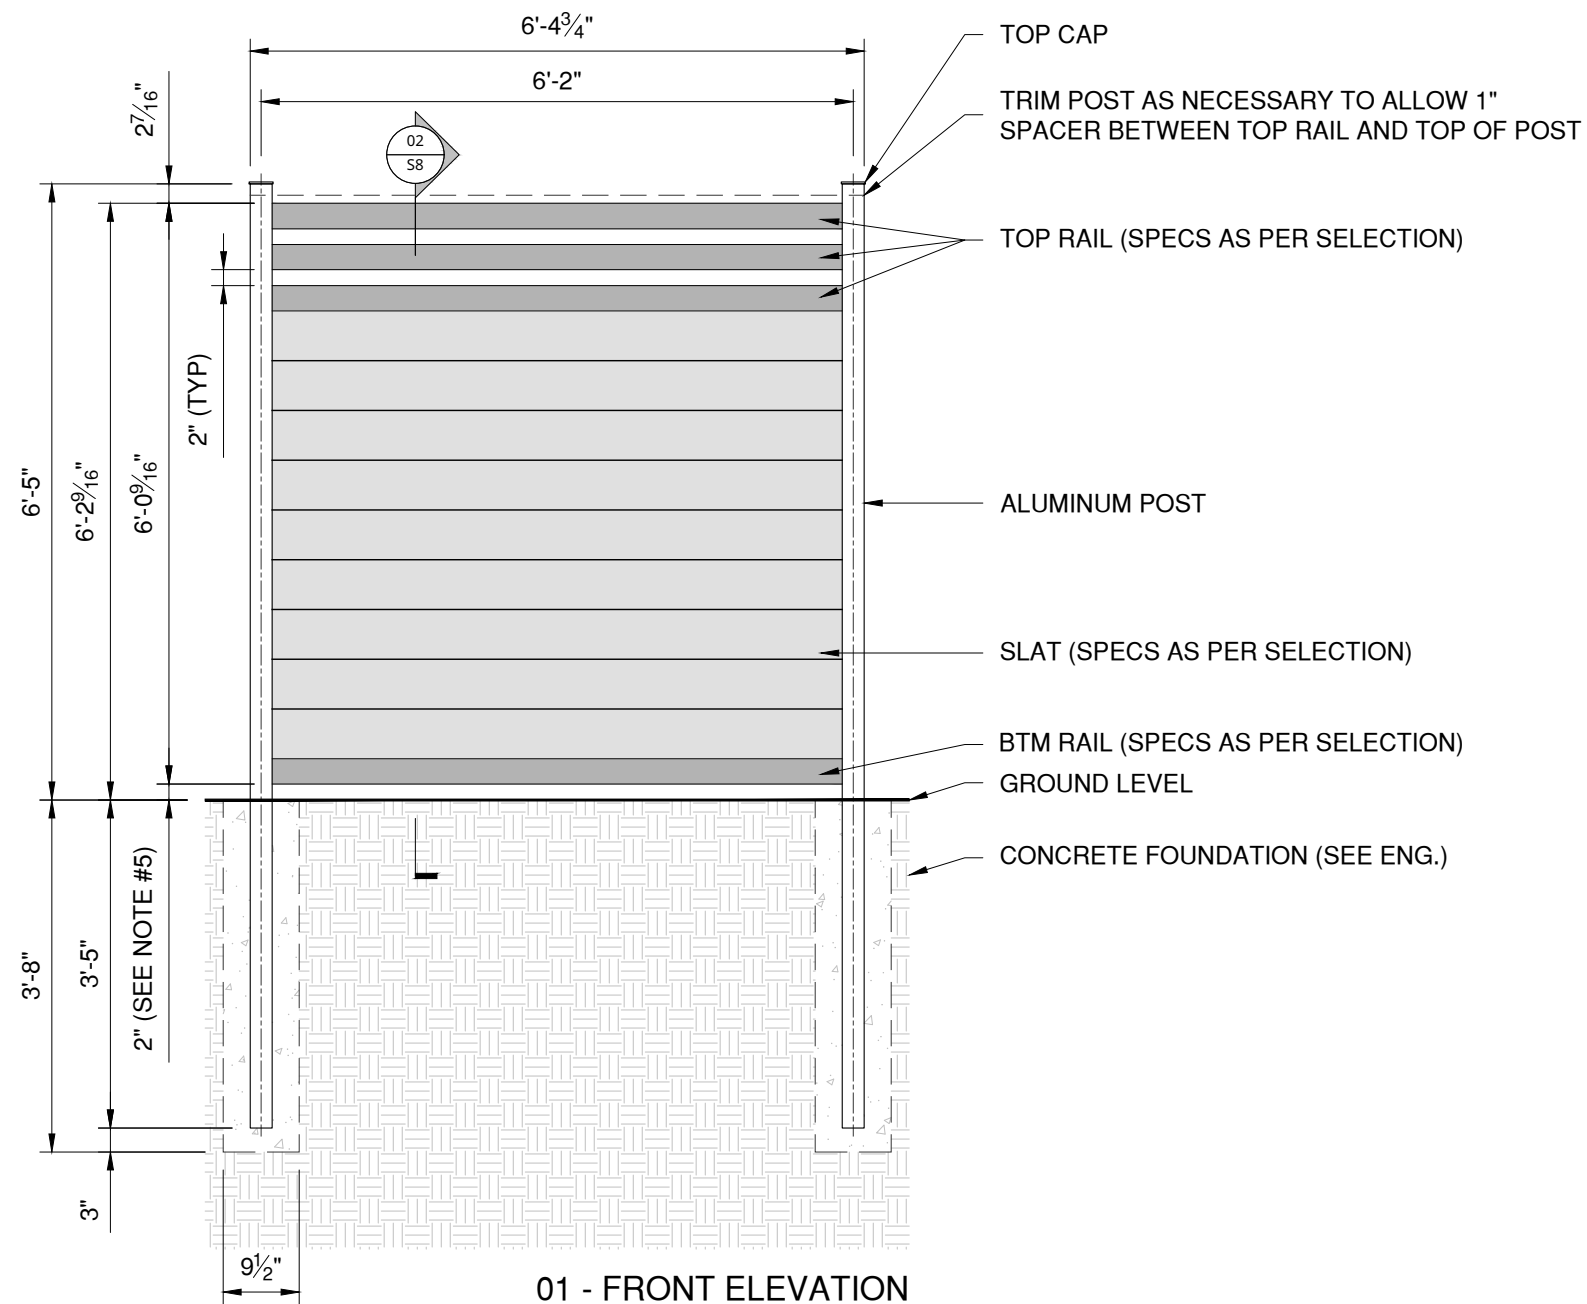

ISSUED FOR:

Product:
Deluxe Trellis
Frame Material: Aluminum Alloy 6063 T5
Frame Color: Matte Black
Insert Material: As Per Selection
Insert Color: As Per Selection
Height: 6'

Date: 4/16/26	Designer: CDR
------------------	------------------

Sheet: 11 x 17	Reviewer: CDR
-------------------	------------------

Dwg No:
GWF403-DT-B6

Scale:
1/2" = 1'-0"

S8

- GENERAL NOTES:
1. VERIFY IN FIELD DIMENSIONS BEFORE INSTALLATION.
 2. SEE SELECTIONS FOR MATERIALS AND COLOR SPECIFICATIONS.
 3. VERIFY MEASUREMENTS BEFORE CUTTING SLATS AND POSTS.
 4. VERIFY THE CONCRETE FOOTING FOR POSTS WITH ENGINEERING BEFORE COMMENCING WORK.
 5. 2" GROUND CLEARANCE W/ ± FIELD TOLERANCE FROM TOP OF FOOTING TO GROUND LEVEL, ALLOWING THE FENCE TO START CLOSER TO GRADE IF REQ'D.