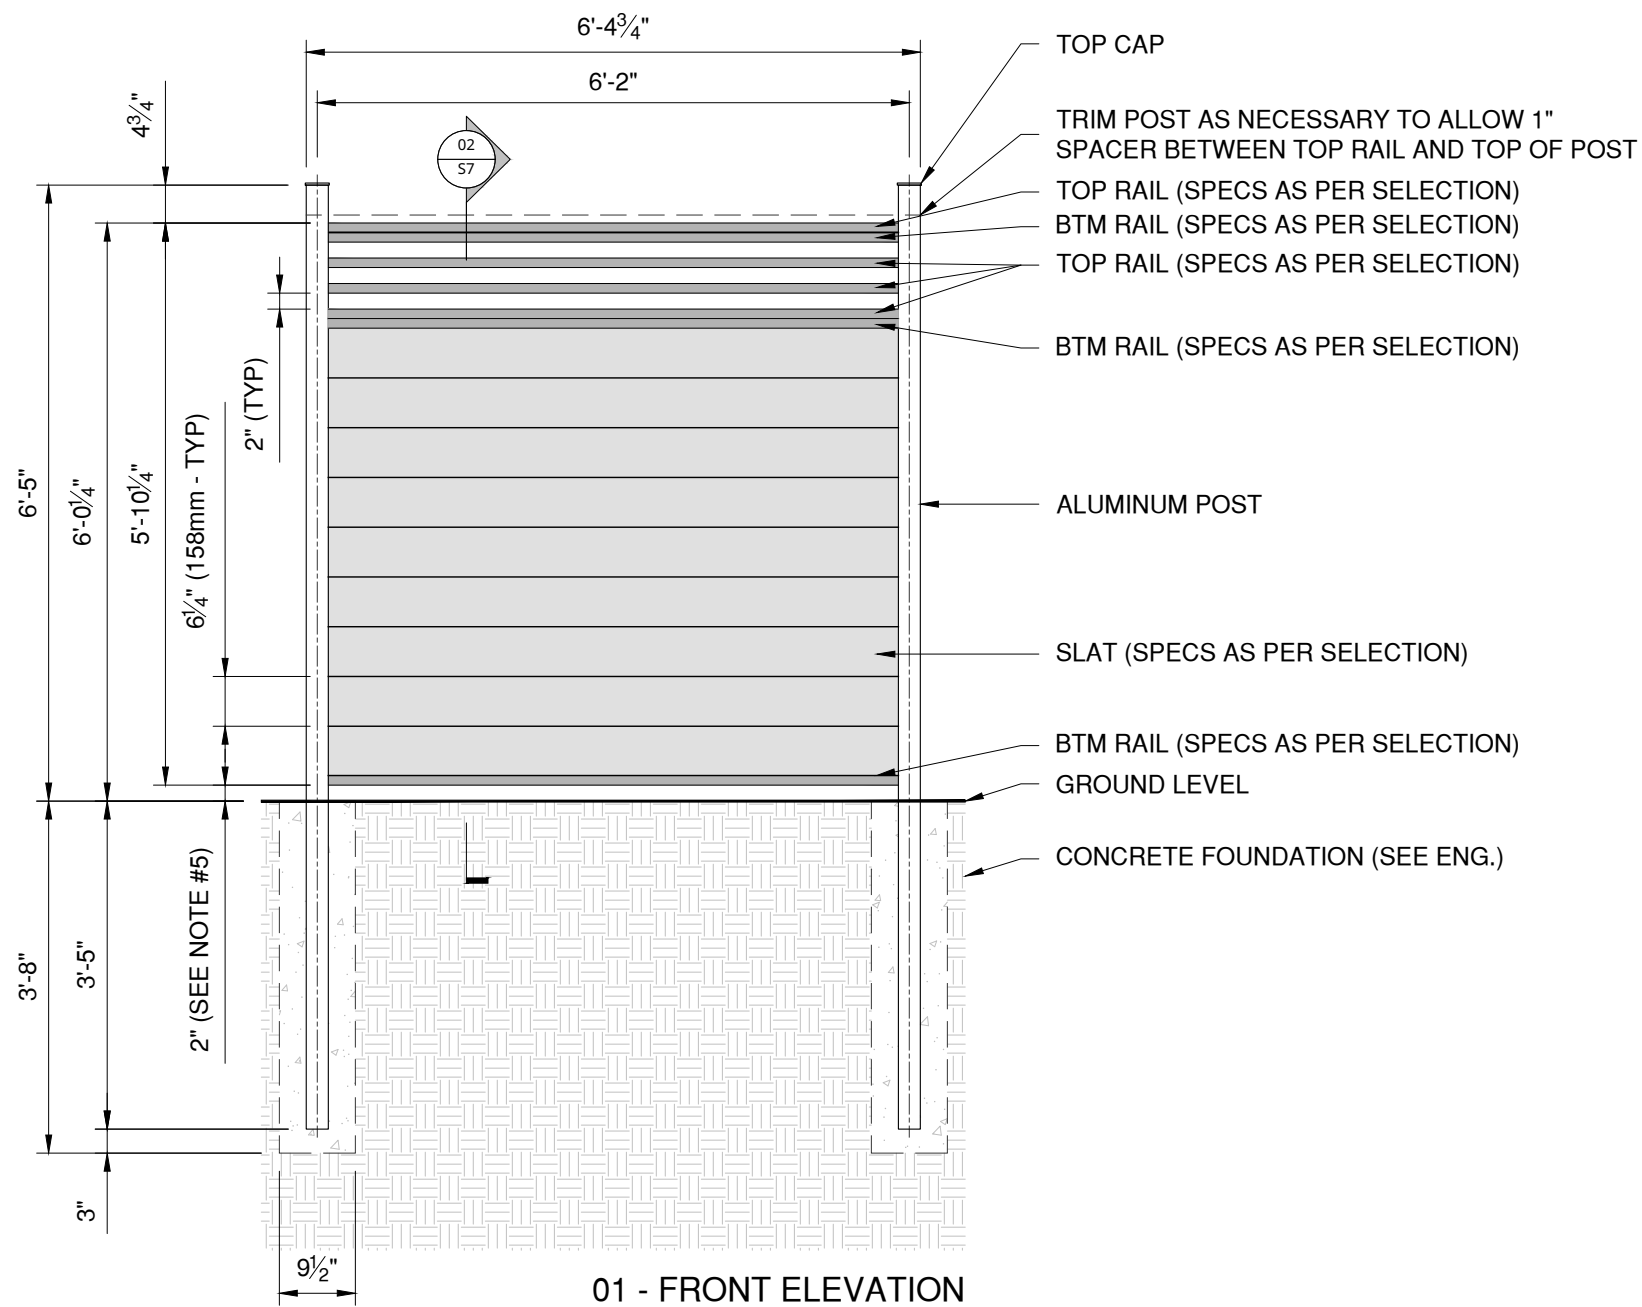

ISSUED FOR:

Product:
Classic Trellis
Frame Material: Aluminum Alloy 6063 T5
Frame Color: Matte Black
Insert Material: As Per Selection
Insert Color: As Per Selection
Height: 6'

Date: 4/16/26	Designer: CDR
------------------	------------------

Sheet: 11 x 17	Reviewer: CDR
-------------------	------------------

Dwg No:
GWF403-CT-B6

Scale:
1/2" = 1'-0"

S7

- GENERAL NOTES:**
1. VERIFY IN FIELD DIMENSIONS BEFORE INSTALLATION.
 2. SEE SELECTIONS FOR MATERIALS AND COLOR SPECIFICATIONS.
 3. VERIFY MEASUREMENTS BEFORE CUTTING SLATS AND POSTS.
 4. VERIFY THE CONCRETE FOOTING FOR POSTS WITH ENGINEERING BEFORE COMMENCING WORK.
 5. 2" GROUND CLEARANCE w/ ± FIELD TOLERANCE FROM TOP OF FOOTING TO GROUND LEVEL, ALLOWING THE FENCE TO START CLOSER TO GRADE IF REQ'D.