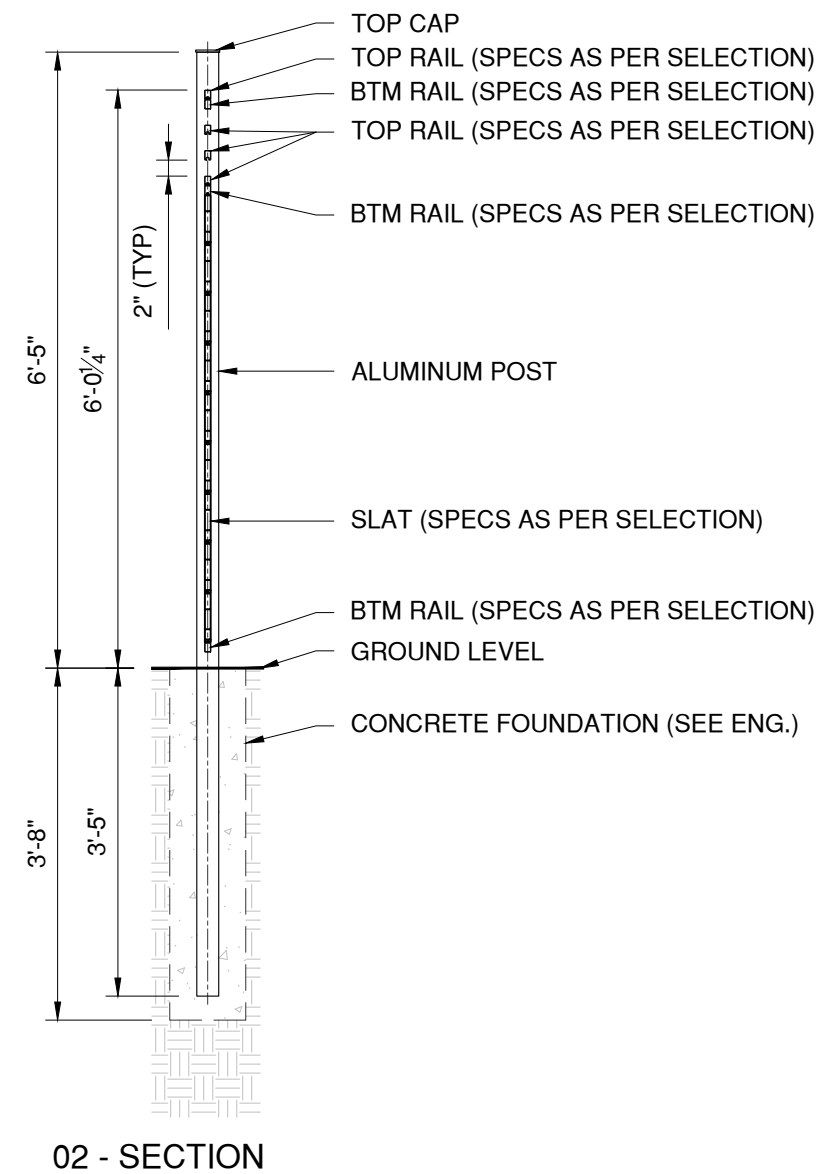

ISSUED FOR:

Product:
Classic Trellis
Frame Material: Aluminum Alloy 6063 T5
Frame Color: Matte Black
Insert Material: As Per Selection
Insert Color: As Per Selection
Height: 6'

Date: 4/16/26	Designer: CDR
------------------	------------------

Sheet: 11 x 17	Reviewer: CDR
-------------------	------------------

Dwg No:
GWF403-CT-B6

Scale:
1/2" = 1'-0"

S7

- GENERAL NOTES:**
1. VERIFY IN FIELD DIMENSIONS BEFORE INSTALLATION.
 2. SEE SELECTIONS FOR MATERIALS AND COLOR SPECIFICATIONS.
 3. VERIFY MEASUREMENTS BEFORE CUTTING SLATS AND POSTS.
 4. VERIFY THE CONCRETE FOOTING FOR POSTS WITH ENGINEERING BEFORE COMMENCING WORK.
 5. 2" GROUND CLEARANCE w/ ± FIELD TOLERANCE FROM TOP OF FOOTING TO GROUND LEVEL, ALLOWING THE FENCE TO START CLOSER TO GRADE IF REQ'D.