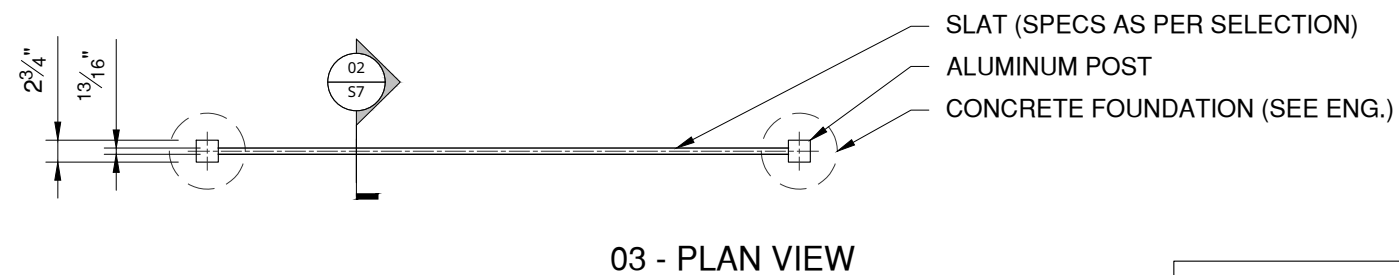

ISSUED FOR:

Product:
Classic Trellis
Frame Material: Aluminum Alloy 6063 T5
Frame Color: Matte Black
Insert Material: As Per Selection
Insert Color: As Per Selection
Height: 6'

Date: 4/16/26	Designer: CDR
------------------	------------------

Sheet: 11 x 17	Reviewer: CDR
-------------------	------------------

Dwg No:
GWF403-CT-B6

Scale:
1/2" = 1'-0"

S7

- GENERAL NOTES:**
1. VERIFY IN FIELD DIMENSIONS BEFORE INSTALLATION.
 2. SEE SELECTIONS FOR MATERIALS AND COLOR SPECIFICATIONS.
 3. VERIFY MEASUREMENTS BEFORE CUTTING SLATS AND POSTS.
 4. VERIFY THE CONCRETE FOOTING FOR POSTS WITH ENGINEERING BEFORE COMMENCING WORK.
 5. 2" GROUND CLEARANCE w/ ± FIELD TOLERANCE FROM TOP OF FOOTING TO GROUND LEVEL, ALLOWING THE FENCE TO START CLOSER TO GRADE IF REQ'D.