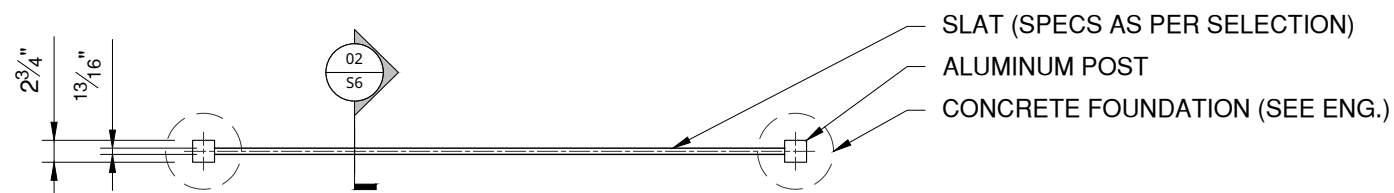

03 - PLAN VIEW

GENERAL NOTES:

1. VERIFY IN FIELD DIMENSIONS BEFORE INSTALLATION.
2. SEE SELECTIONS FOR MATERIALS AND COLOR SPECIFICATIONS.
3. VERIFY MEASUREMENTS BEFORE CUTTING SLATS AND POSTS.
4. VERIFY THE CONCRETE FOOTING FOR POSTS WITH ENGINEERING BEFORE COMMENCING WORK.
5. 2" GROUND CLEARANCE W/ ± FIELD TOLERANCE FROM TOP OF FOOTING TO GROUND LEVEL, ALLOWING THE FENCE TO START CLOSER TO GRADE IF REQ'D.