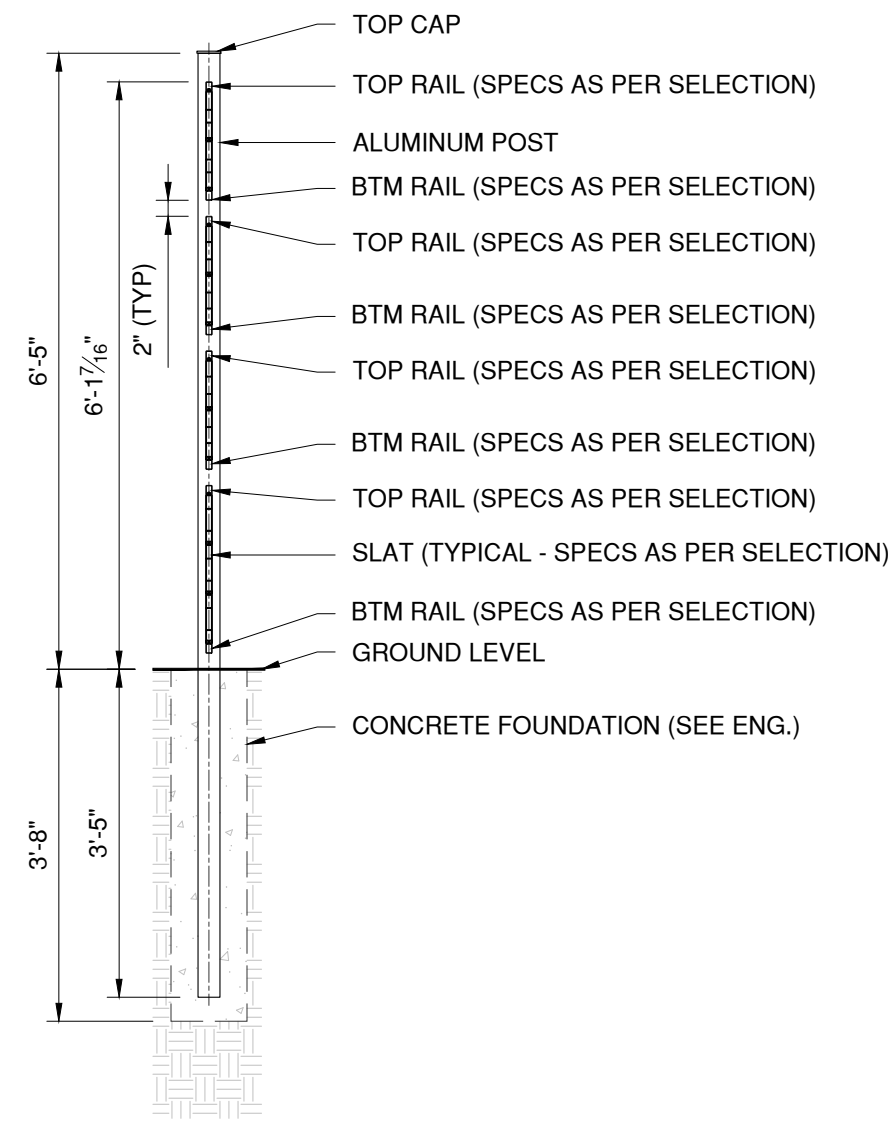

ISSUED FOR:

Deluxe Semi Privacy

Frame Material: Aluminum Alloy 6063 T5

Frame Color: Matte Black

Insert Material: As Per Selection

Insert Color: As Per Selection

Height: 6'

Product:

Date:
4/16/26

Designer:
CDR

Sheet:
11 x 17

Reviewer:
CDR

Dwg No:
GWF403-DS-B6

Scale:
1/2" = 1'-0"

S6

01 - FRONT ELEVATION

02 - SECTION

03 - PLAN VIEW

GENERAL NOTES:

1. VERIFY IN FIELD DIMENSIONS BEFORE INSTALLATION.
2. SEE SELECTIONS FOR MATERIALS AND COLOR SPECIFICATIONS.
3. VERIFY MEASUREMENTS BEFORE CUTTING SLATS AND POSTS.
4. VERIFY THE CONCRETE FOOTING FOR POSTS WITH ENGINEERING BEFORE COMMENCING WORK.
5. 2" GROUND CLEARANCE W/ ± FIELD TOLERANCE FROM TOP OF FOOTING TO GROUND LEVEL, ALLOWING THE FENCE TO START CLOSER TO GRADE IF REQ'D.