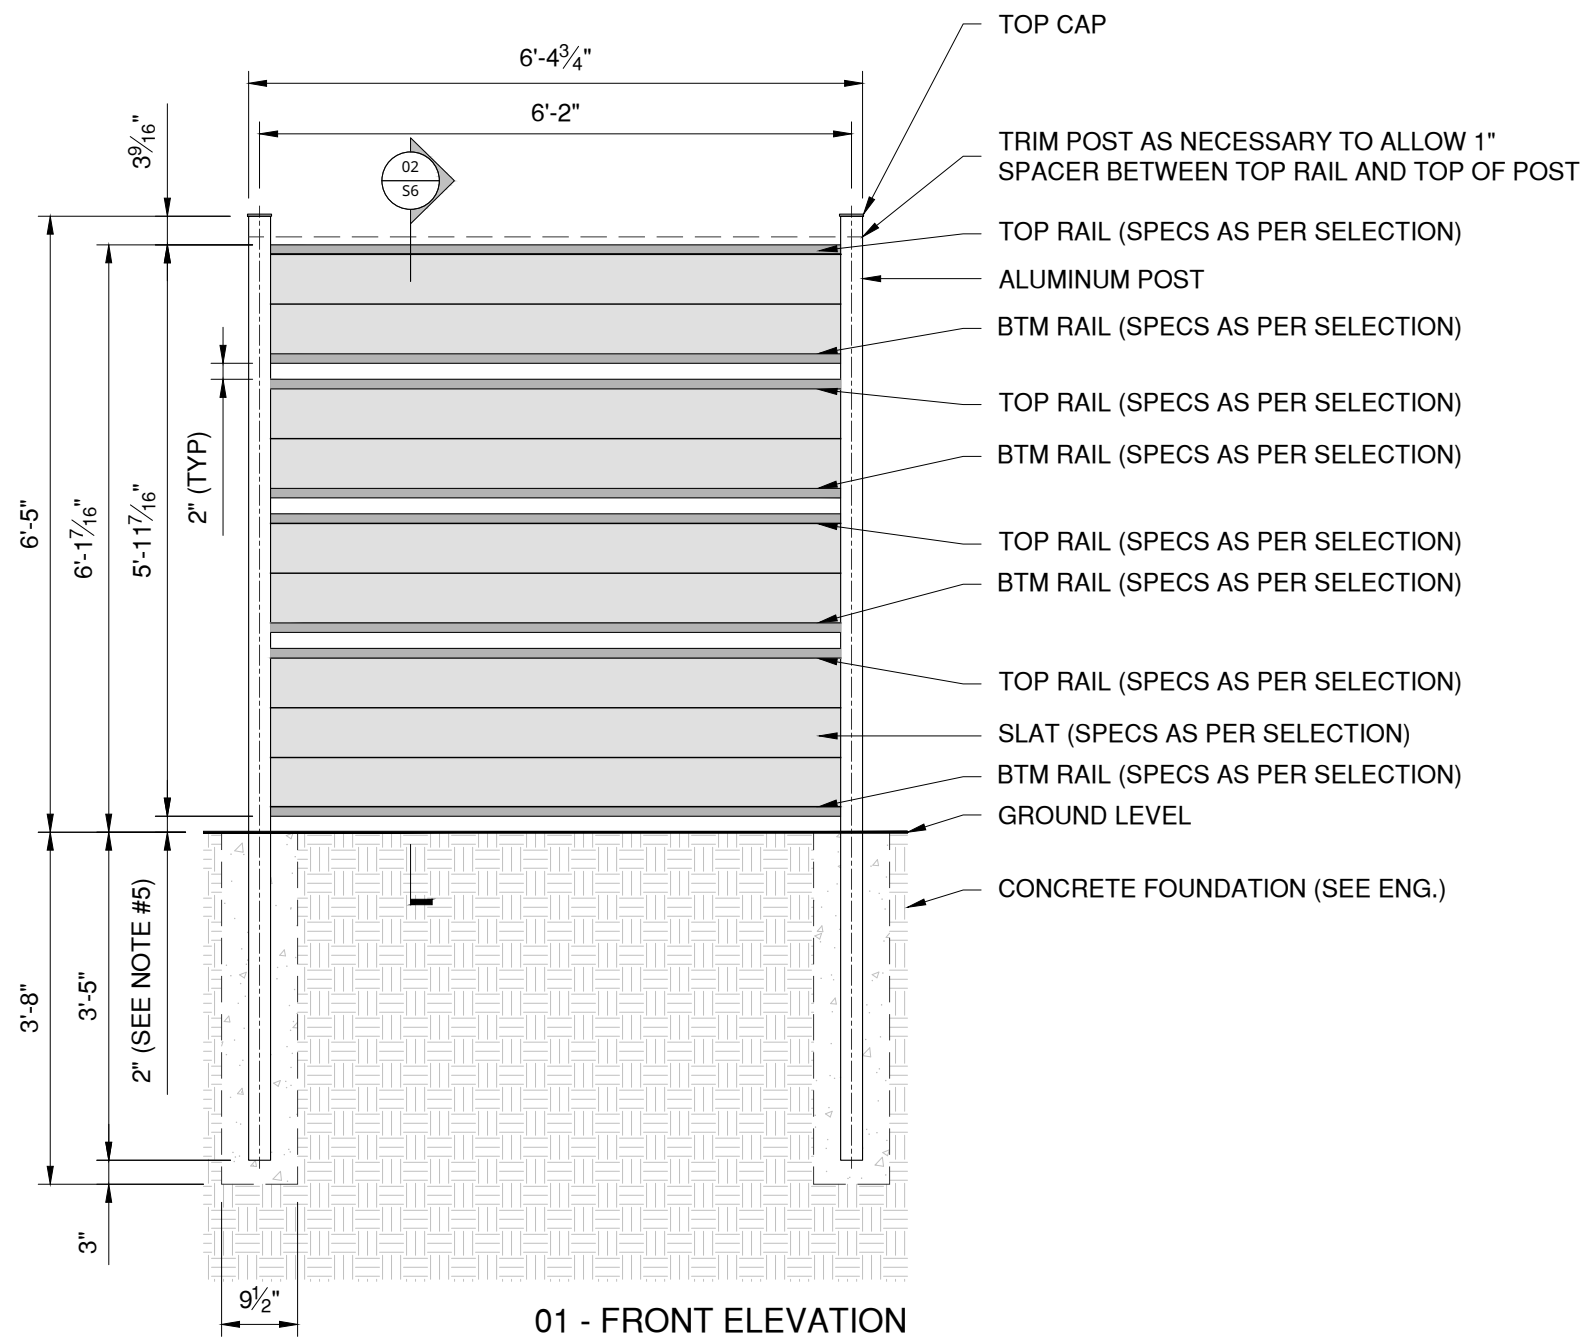

ISSUED FOR:

Deluxe Semi Privacy

Frame Material: Aluminum Alloy 6063 T5

Frame Color: Matte Black

Insert Material: As Per Selection

Insert Color: As Per Selection

Height: 6'

Product:

Date:
4/16/26

Designer:
CDR

Sheet:
11 x 17

Reviewer:
CDR

Dwg No:
GWF403-DS-B6

Scale:
1/2" = 1'-0"

S6

01 - FRONT ELEVATION

02 - SECTION

03 - PLAN VIEW

GENERAL NOTES:

1. VERIFY IN FIELD DIMENSIONS BEFORE INSTALLATION.
2. SEE SELECTIONS FOR MATERIALS AND COLOR SPECIFICATIONS.
3. VERIFY MEASUREMENTS BEFORE CUTTING SLATS AND POSTS.
4. VERIFY THE CONCRETE FOOTING FOR POSTS WITH ENGINEERING BEFORE COMMENCING WORK.
5. 2" GROUND CLEARANCE W/ ± FIELD TOLERANCE FROM TOP OF FOOTING TO GROUND LEVEL, ALLOWING THE FENCE TO START CLOSER TO GRADE IF REQ'D.