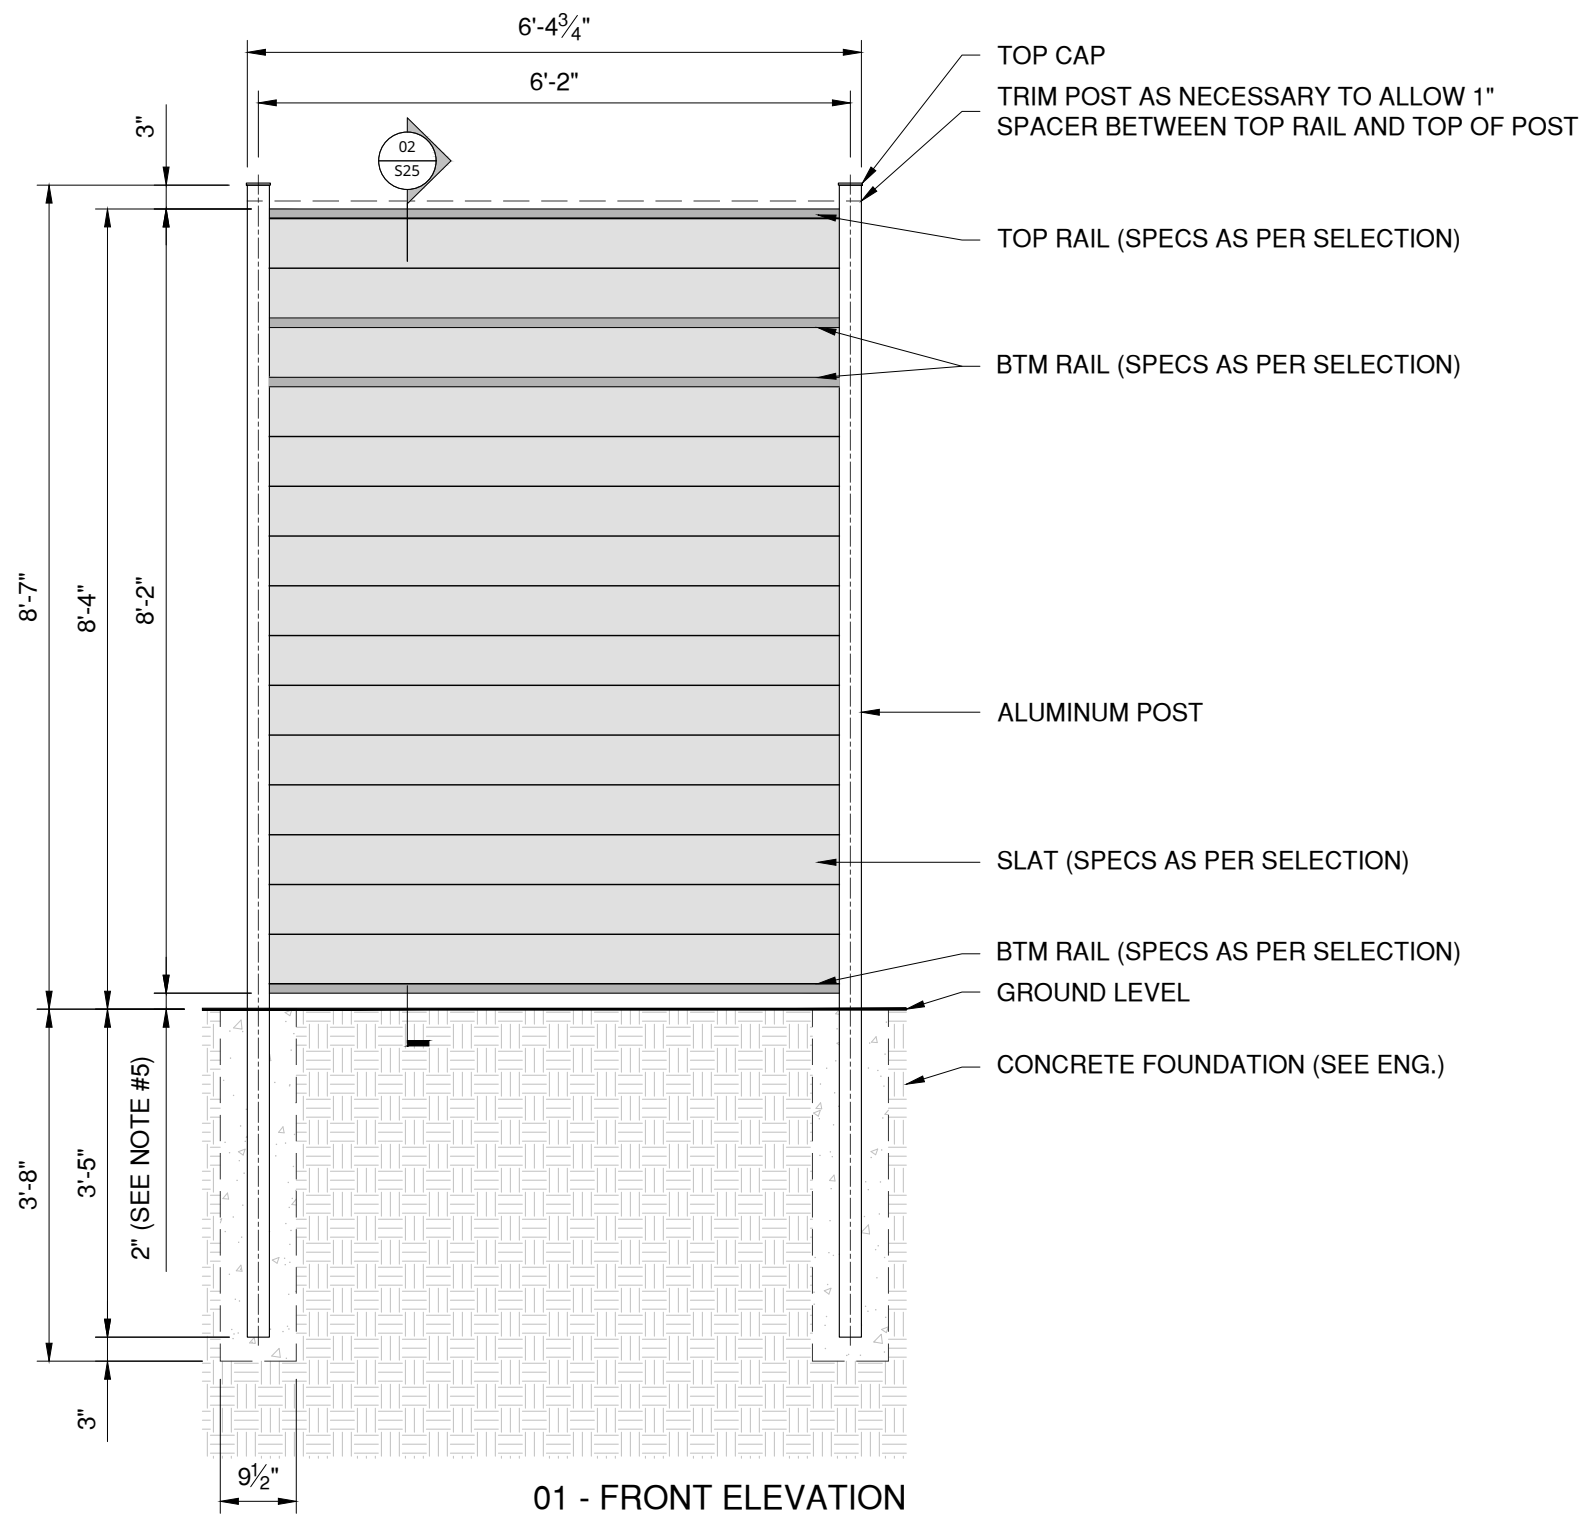

ISSUED FOR:

Product:
Modern Privacy

Frame Material: Aluminum Alloy 6063 T5

Frame Color: Matte Black

Insert Material: As Per Selection

Insert Color: As Per Selection

Height: 8'

Date:

4/16/26

Designer:

CDR

Sheet:

11 x 17

Reviewer:

CDR

Dwg No:

GWF403-MP-B8

Scale:

1/2" = 1'-0"

S25

- GENERAL NOTES:
1. VERIFY IN FIELD DIMENSIONS BEFORE INSTALLATION.
 2. SEE SELECTIONS FOR MATERIALS AND COLOR SPECIFICATIONS.
 3. VERIFY MEASUREMENTS BEFORE CUTTING SLATS AND POSTS.
 4. VERIFY THE CONCRETE FOOTING FOR POSTS WITH ENGINEERING BEFORE COMMENCING WORK.
 5. 2" GROUND CLEARANCE W/ ± FIELD TOLERANCE FROM TOP OF FOOTING TO GROUND LEVEL, ALLOWING THE FENCE TO START CLOSER TO GRADE IF REQ'D.