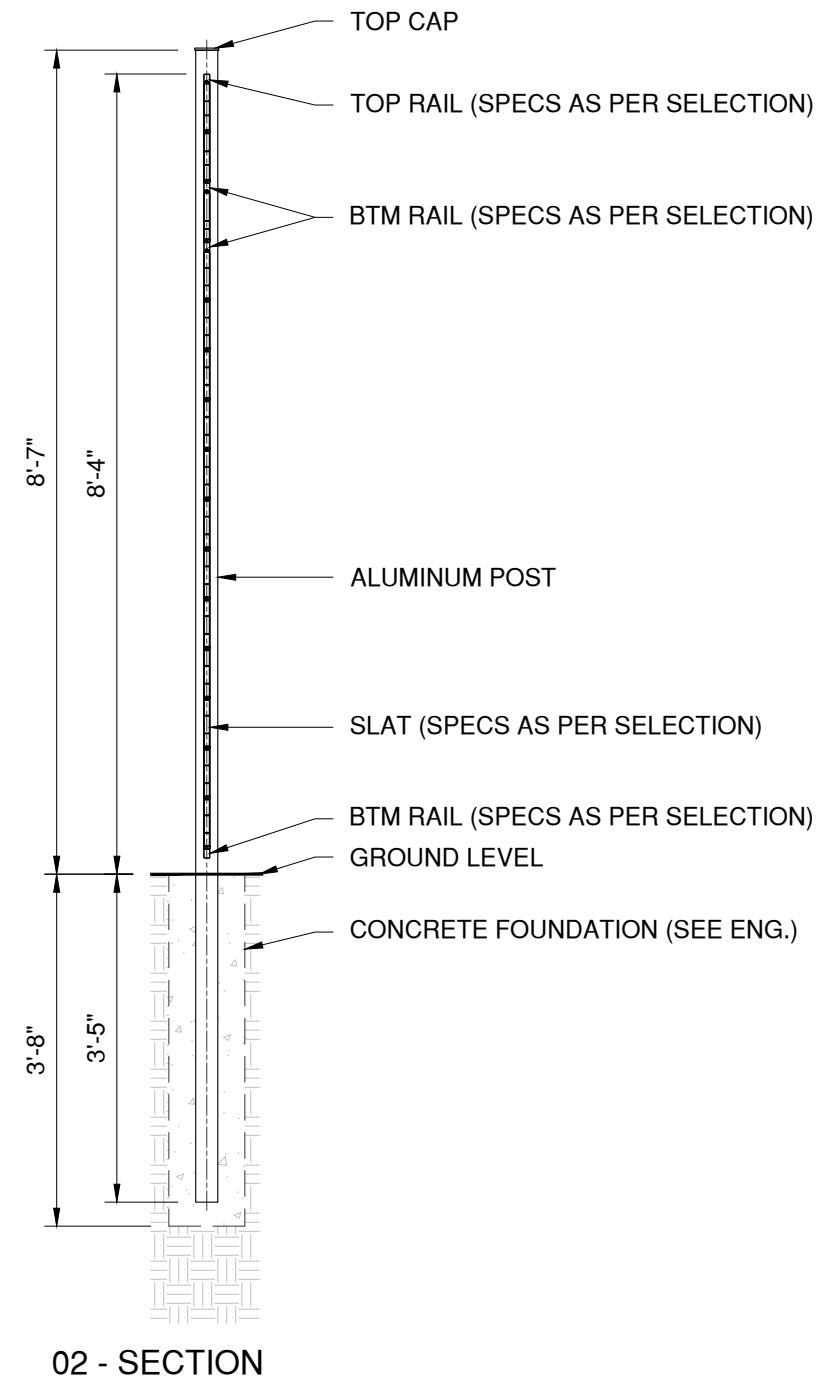

ISSUED FOR:

Product:
Modern Privacy

Frame Material: Aluminum Alloy 6063 T5

Frame Color: Matte Black

Insert Material: As Per Selection

Insert Color: As Per Selection

Height: 8'

Date:

4/16/26

Designer:

CDR

Sheet:

11 x 17

Reviewer:

CDR

Dwg No:

GWF403-MP-B8

Scale:

1/2" = 1'-0"

S25

- GENERAL NOTES:
1. VERIFY IN FIELD DIMENSIONS BEFORE INSTALLATION.
 2. SEE SELECTIONS FOR MATERIALS AND COLOR SPECIFICATIONS.
 3. VERIFY MEASUREMENTS BEFORE CUTTING SLATS AND POSTS.
 4. VERIFY THE CONCRETE FOOTING FOR POSTS WITH ENGINEERING BEFORE COMMENCING WORK.
 5. 2" GROUND CLEARANCE W/ ± FIELD TOLERANCE FROM TOP OF FOOTING TO GROUND LEVEL, ALLOWING THE FENCE TO START CLOSER TO GRADE IF REQ'D.