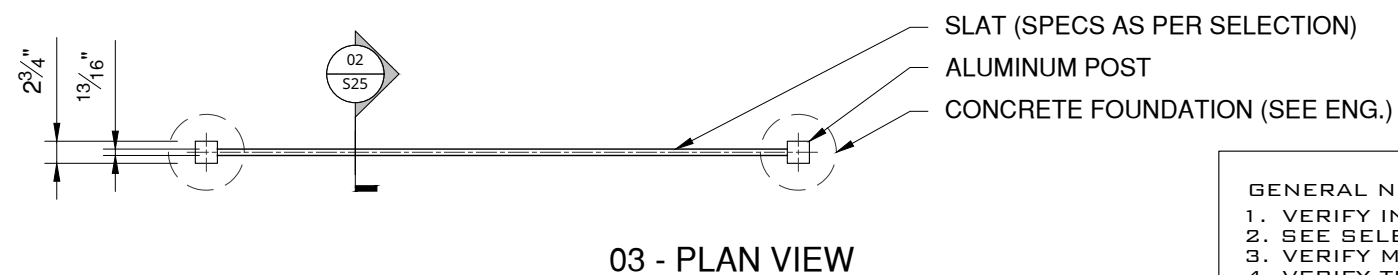

GWF403-MP-B8

Scale:

1/2" = 1'-0"

S25

- GENERAL NOTES:
1. VERIFY IN FIELD DIMENSIONS BEFORE INSTALLATION.
 2. SEE SELECTIONS FOR MATERIALS AND COLOR SPECIFICATIONS.
 3. VERIFY MEASUREMENTS BEFORE CUTTING SLATS AND POSTS.
 4. VERIFY THE CONCRETE FOOTING FOR POSTS WITH ENGINEERING BEFORE COMMENCING WORK.
 5. 2" GROUND CLEARANCE W/ ± FIELD TOLERANCE FROM TOP OF FOOTING TO GROUND LEVEL, ALLOWING THE FENCE TO START CLOSER TO GRADE IF REQ'D.