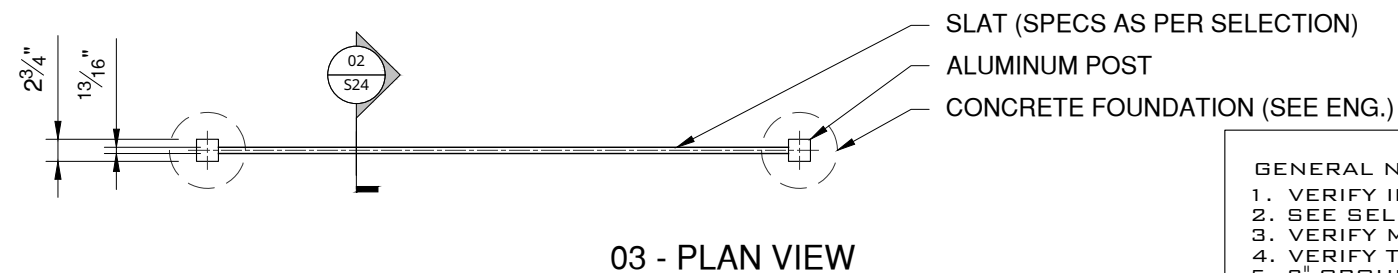

ISSUED FOR:

Product: Waveform Lattice

Frame Material: Aluminum Alloy 6063 T5

Frame Color: Matte Black

Insert Material: As Per Selection

Insert Color: As Per Selection

Height: 8'

Date: 4/16/26	Designer: CDR
------------------	------------------

Sheet: 11 x 17	Reviewer: CDR
-------------------	------------------

Dwg No:
GWF403-WL-B8

Scale:
1/2" = 1'-0"

S24

- GENERAL NOTES:**
1. VERIFY IN FIELD DIMENSIONS BEFORE INSTALLATION.
 2. SEE SELECTIONS FOR MATERIALS AND COLOR SPECIFICATIONS.
 3. VERIFY MEASUREMENTS BEFORE CUTTING SLATS AND POSTS.
 4. VERIFY THE CONCRETE FOOTING FOR POSTS WITH ENGINEERING BEFORE COMMENCING WORK.
 5. 2" GROUND CLEARANCE w/ ± FIELD TOLERANCE FROM TOP OF FOOTING TO GROUND LEVEL, ALLOWING THE FENCE TO START CLOSER TO GRADE IF REQ'D.