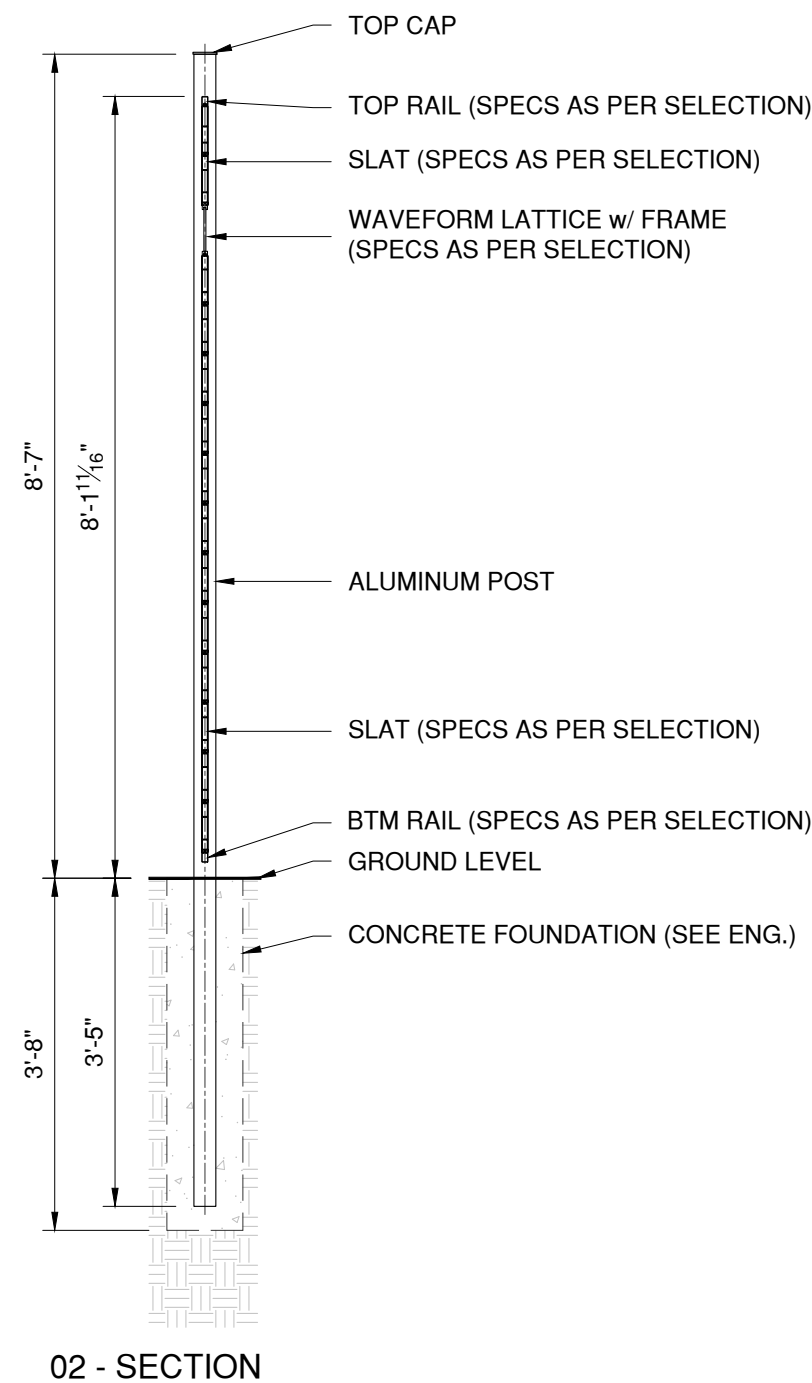

ISSUED FOR:

Product: Waveform Lattice

Frame Material: Aluminum Alloy 6063 T5

Frame Color: Matte Black

Insert Material: As Per Selection

Insert Color: As Per Selection

Height: 8'

Date: 4/16/26	Designer: CDR
------------------	------------------

Sheet: 11 x 17	Reviewer: CDR
-------------------	------------------

Dwg No:
GWF403-WL-B8

Scale:
1/2" = 1'-0"

S24

- GENERAL NOTES:**
1. VERIFY IN FIELD DIMENSIONS BEFORE INSTALLATION.
 2. SEE SELECTIONS FOR MATERIALS AND COLOR SPECIFICATIONS.
 3. VERIFY MEASUREMENTS BEFORE CUTTING SLATS AND POSTS.
 4. VERIFY THE CONCRETE FOOTING FOR POSTS WITH ENGINEERING BEFORE COMMENCING WORK.
 5. 2" GROUND CLEARANCE w/ ± FIELD TOLERANCE FROM TOP OF FOOTING TO GROUND LEVEL, ALLOWING THE FENCE TO START CLOSER TO GRADE IF REQ'D.