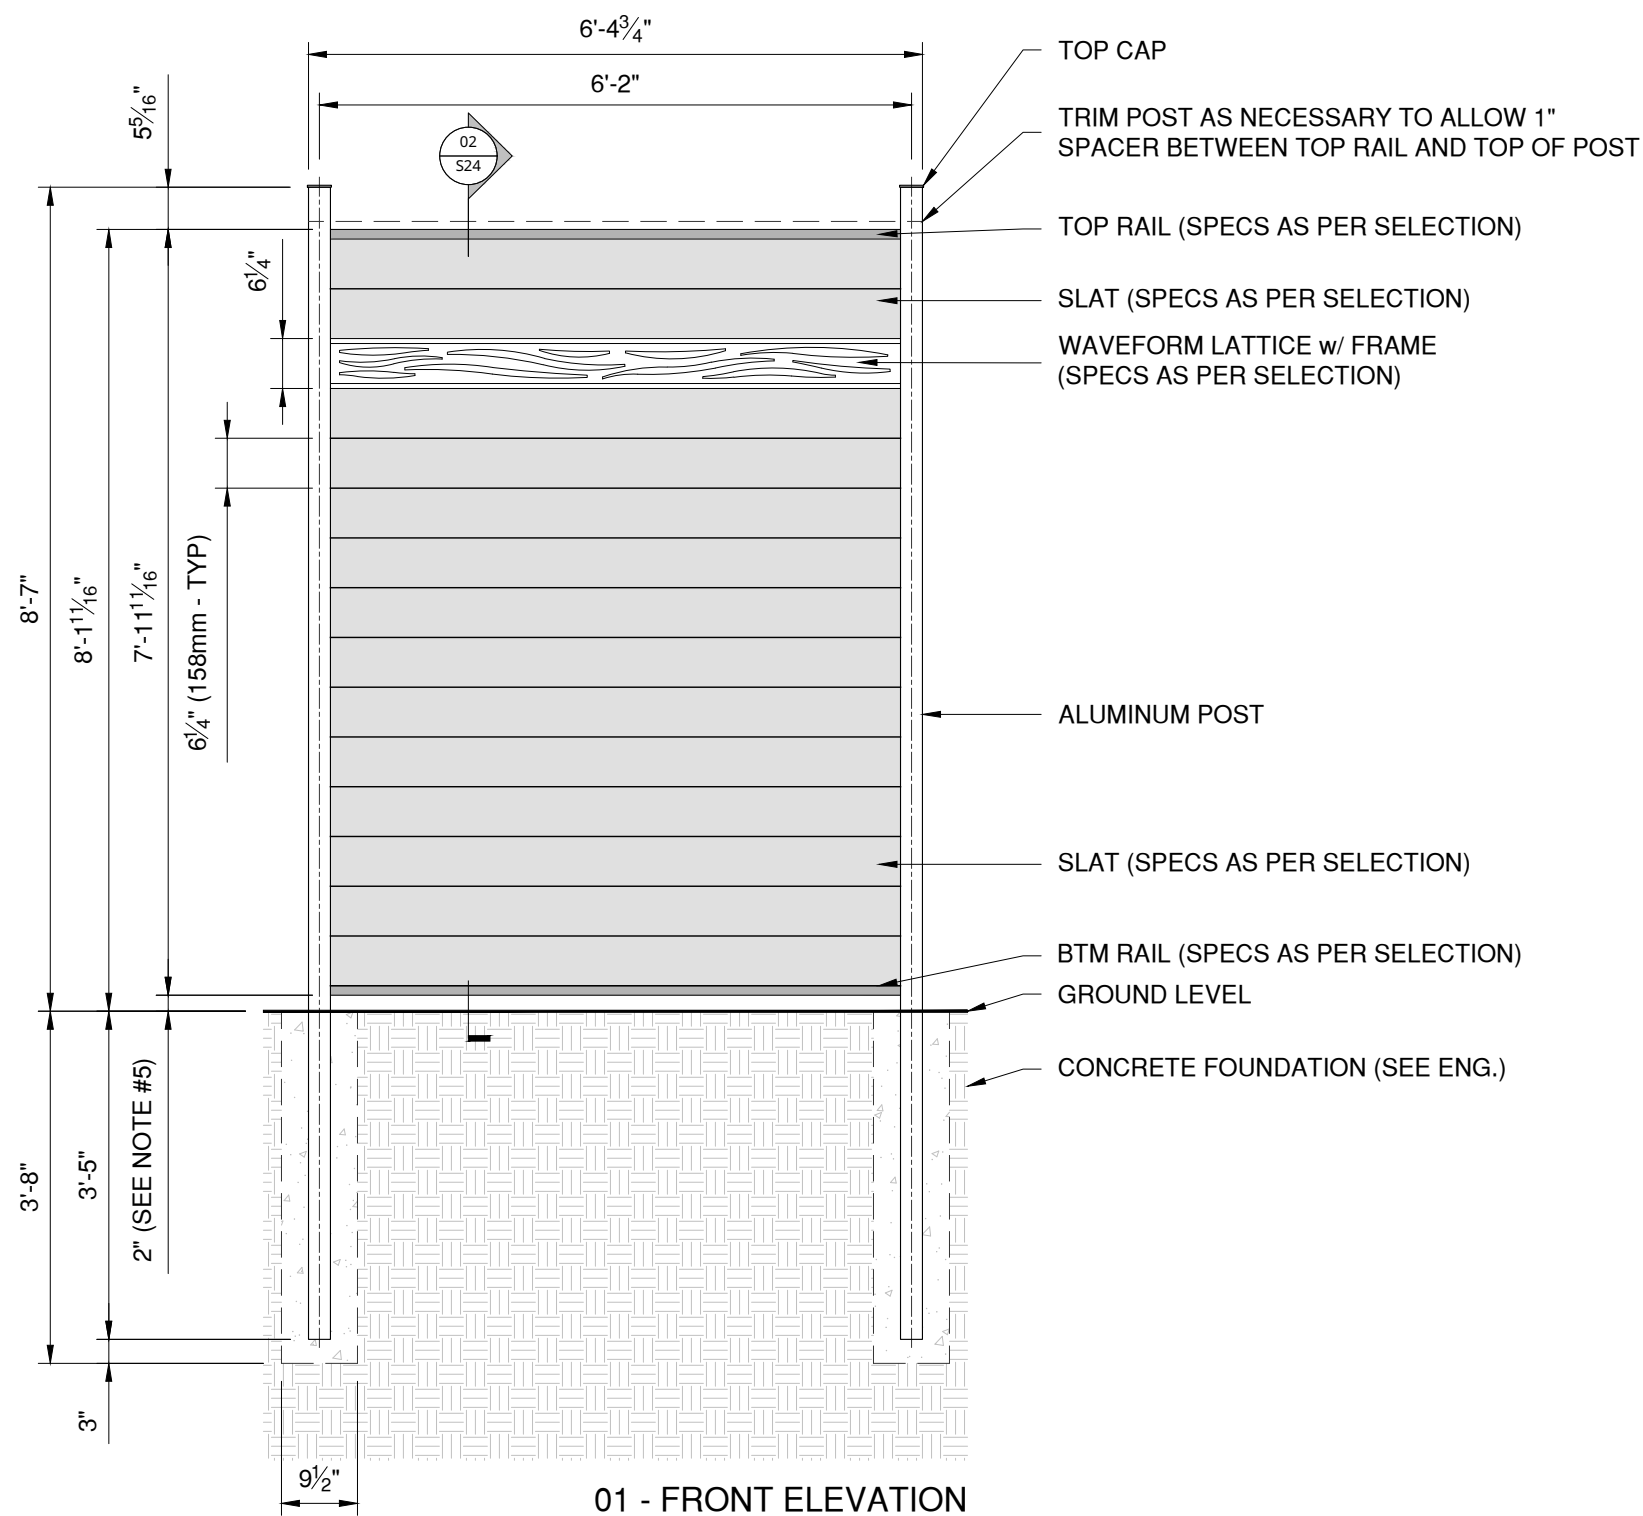

ISSUED FOR:

Product: Waveform Lattice

Frame Material: Aluminum Alloy 6063 T5

Frame Color: Matte Black

Insert Material: As Per Selection

Insert Color: As Per Selection

Height: 8'

Date: 4/16/26	Designer: CDR
------------------	------------------

Sheet: 11 x 17	Reviewer: CDR
-------------------	------------------

Dwg No:
GWF403-WL-B8

Scale:
1/2" = 1'-0"

S24

- GENERAL NOTES:**
1. VERIFY IN FIELD DIMENSIONS BEFORE INSTALLATION.
 2. SEE SELECTIONS FOR MATERIALS AND COLOR SPECIFICATIONS.
 3. VERIFY MEASUREMENTS BEFORE CUTTING SLATS AND POSTS.
 4. VERIFY THE CONCRETE FOOTING FOR POSTS WITH ENGINEERING BEFORE COMMENCING WORK.
 5. 2" GROUND CLEARANCE w/ ± FIELD TOLERANCE FROM TOP OF FOOTING TO GROUND LEVEL, ALLOWING THE FENCE TO START CLOSER TO GRADE IF REQ'D.