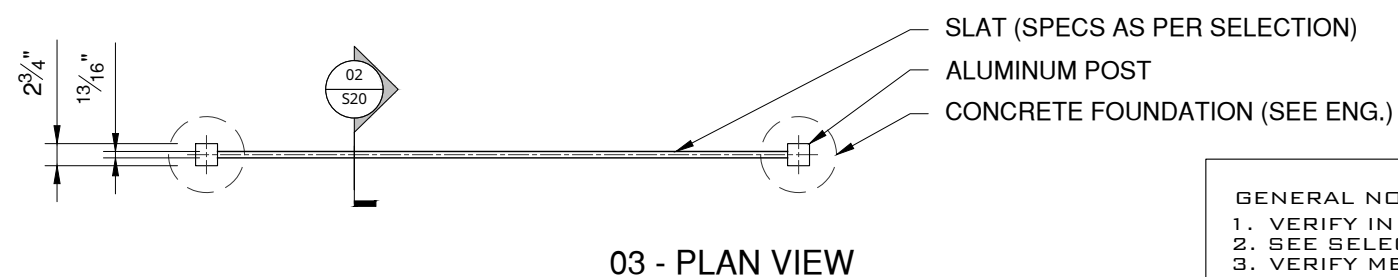

Date:	Designer:
4/16/26	CDR

Sheet:	Reviewer:
11 x 17	CDR

Dwg No:
GWF403-DS-B8

Scale:
1/2" = 1'-0"

S20

- GENERAL NOTES:**
1. VERIFY IN FIELD DIMENSIONS BEFORE INSTALLATION.
 2. SEE SELECTIONS FOR MATERIALS AND COLOR SPECIFICATIONS.
 3. VERIFY MEASUREMENTS BEFORE CUTTING SLATS AND POSTS.
 4. VERIFY THE CONCRETE FOOTING FOR POSTS WITH ENGINEERING BEFORE COMMENCING WORK.
 5. 2" GROUND CLEARANCE W/ ± FIELD TOLERANCE FROM TOP OF FOOTING TO GROUND LEVEL, ALLOWING THE FENCE TO START CLOSER TO GRADE IF REQ'D.