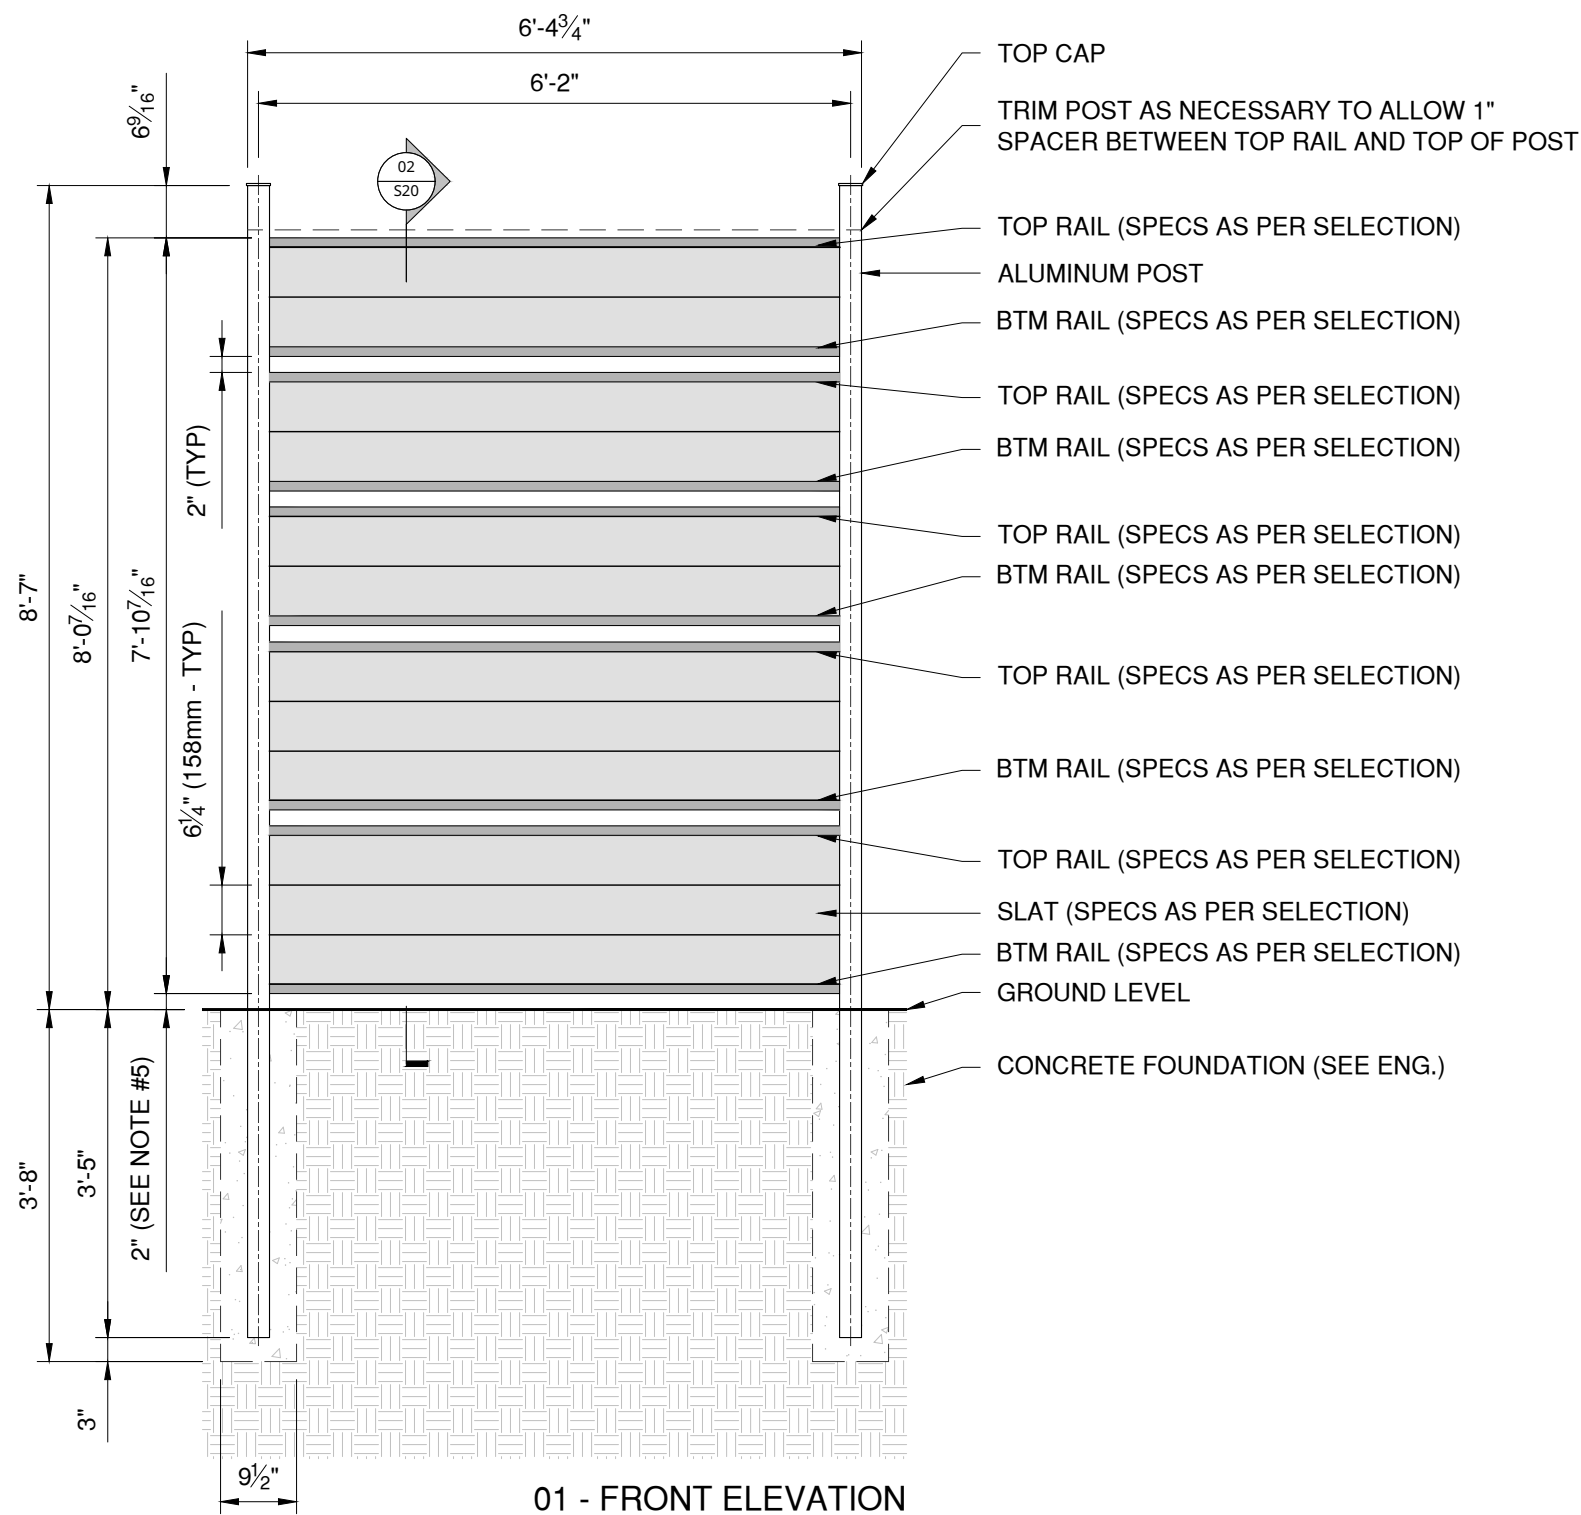

ISSUED FOR:

Deluxe Semi-Privacy

Frame Material: Aluminum Alloy 6063 T5

Frame Color: Matte Black

Insert Material: As Per Selection

Insert Color: As Per Selection

Height: 8'

Product:

Date:	Designer:
4/16/26	CDR

Sheet:	Reviewer:
11 x 17	CDR

Dwg No:
GWF403-DS-B8

Scale:
1/2" = 1'-0"

S20

- GENERAL NOTES:**
1. VERIFY IN FIELD DIMENSIONS BEFORE INSTALLATION.
 2. SEE SELECTIONS FOR MATERIALS AND COLOR SPECIFICATIONS.
 3. VERIFY MEASUREMENTS BEFORE CUTTING SLATS AND POSTS.
 4. VERIFY THE CONCRETE FOOTING FOR POSTS WITH ENGINEERING BEFORE COMMENCING WORK.
 5. 2" GROUND CLEARANCE W/ ± FIELD TOLERANCE FROM TOP OF FOOTING TO GROUND LEVEL, ALLOWING THE FENCE TO START CLOSER TO GRADE IF REQ'D.