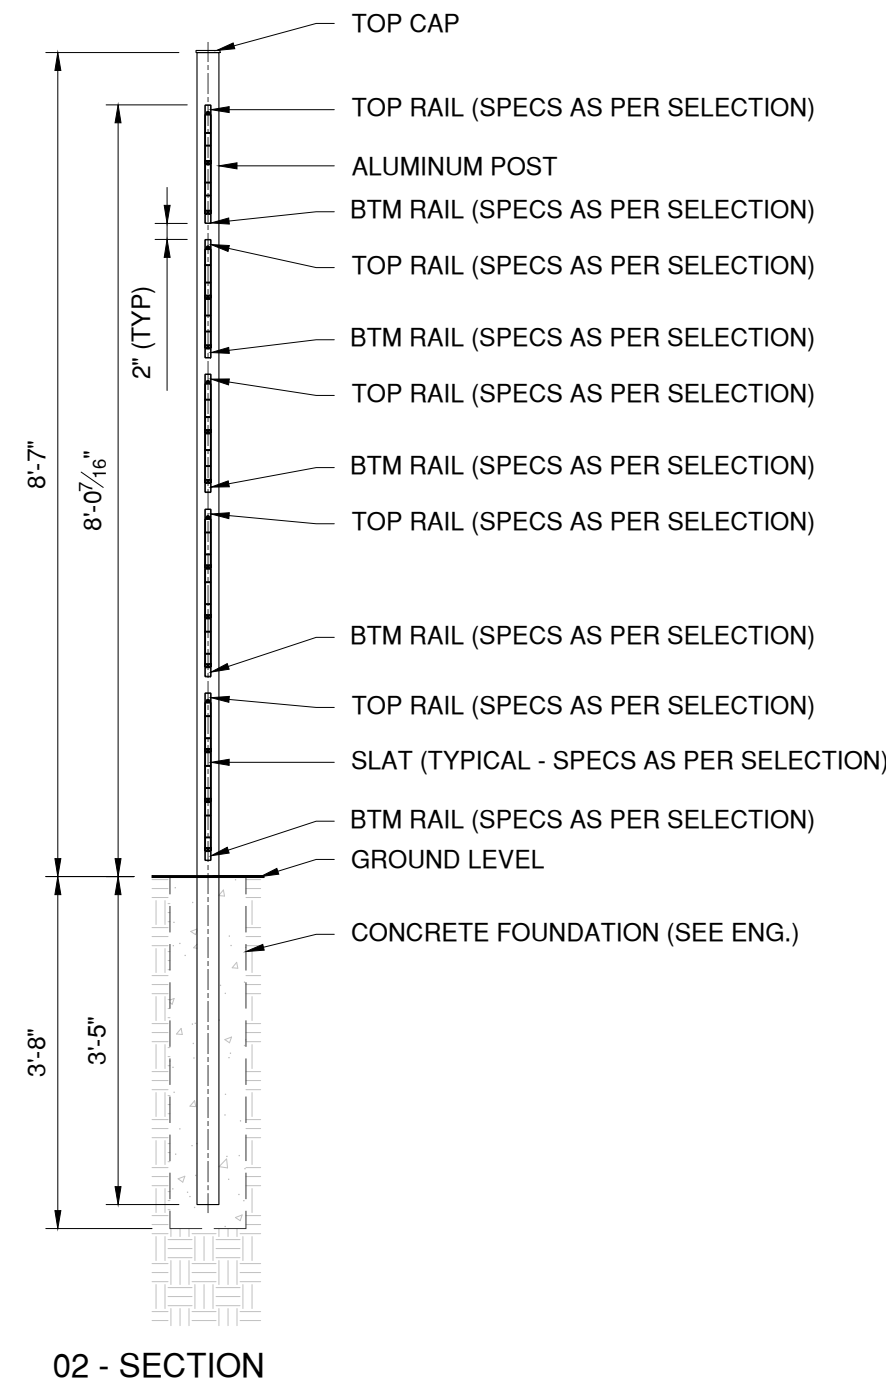

ISSUED FOR:

Deluxe Semi-Privacy

Frame Material: Aluminum Alloy 6063 T5

Frame Color: Matte Black

Insert Material: As Per Selection

Insert Color: As Per Selection

Height: 8'

Product:

Date:	Designer:
4/16/26	CDR

Sheet:	Reviewer:
11 x 17	CDR

Dwg No:
GWF403-DS-B8

Scale:
1/2" = 1'-0"

S20

- GENERAL NOTES:**
1. VERIFY IN FIELD DIMENSIONS BEFORE INSTALLATION.
 2. SEE SELECTIONS FOR MATERIALS AND COLOR SPECIFICATIONS.
 3. VERIFY MEASUREMENTS BEFORE CUTTING SLATS AND POSTS.
 4. VERIFY THE CONCRETE FOOTING FOR POSTS WITH ENGINEERING BEFORE COMMENCING WORK.
 5. 2" GROUND CLEARANCE W/ ± FIELD TOLERANCE FROM TOP OF FOOTING TO GROUND LEVEL, ALLOWING THE FENCE TO START CLOSER TO GRADE IF REQ'D.