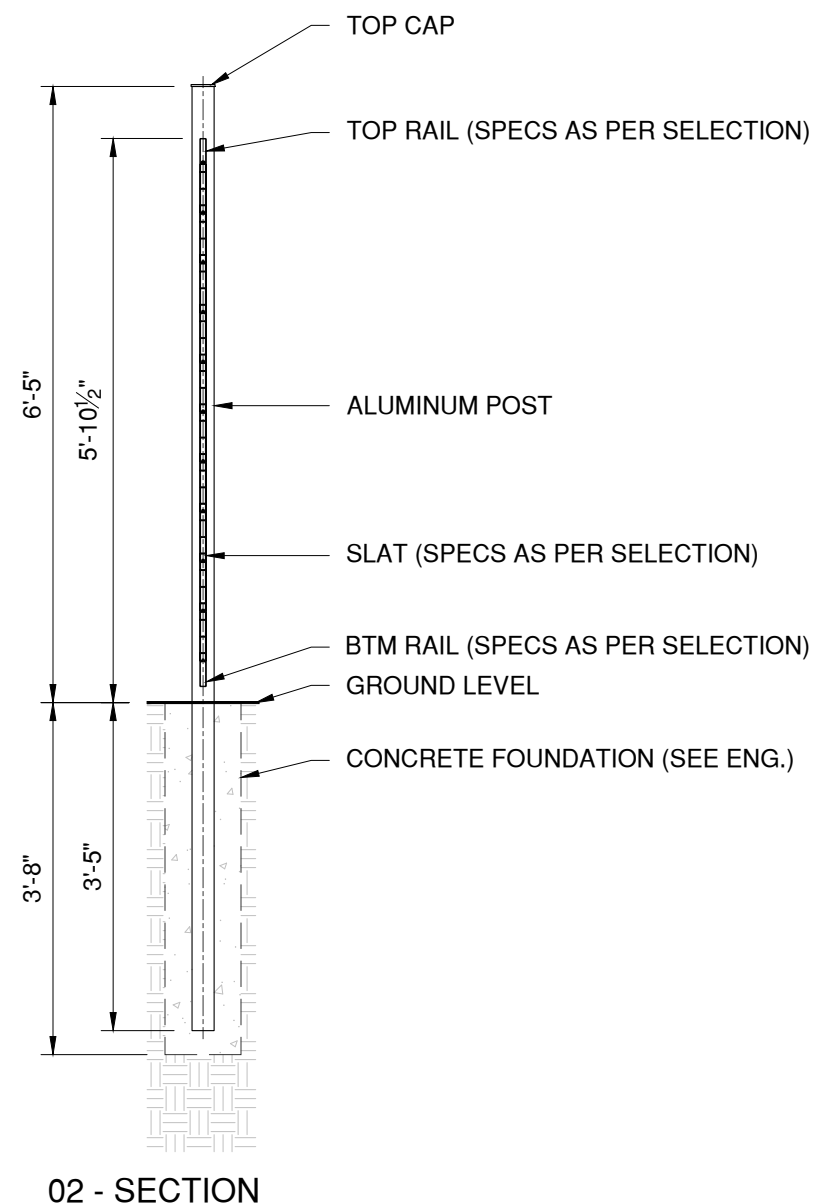

ISSUED FOR:

Product:
Elite Deluxe Privacy

Frame Material: Aluminum Alloy 6063 T5

Frame Color: Matte Black

Insert Material: As Per Selection

Insert Color: As Per Selection

Height: 6'

Date: 4/16/26	Designer: CDR
------------------	------------------

Sheet: 11 x 17	Reviewer: CDR
-------------------	------------------

Dwg No:
GWF403-ED-B6

Scale:
1/2" = 1'-0"

S2

01 - FRONT ELEVATION

02 - SECTION

03 - PLAN VIEW

- GENERAL NOTES:
1. VERIFY IN FIELD DIMENSIONS BEFORE INSTALLATION.
 2. SEE SELECTIONS FOR MATERIALS AND COLOR SPECIFICATIONS.
 3. VERIFY MEASUREMENTS BEFORE CUTTING SLATS AND POSTS.
 4. VERIFY THE CONCRETE FOOTING FOR POSTS WITH ENGINEERING BEFORE COMMENCING WORK.
 5. 2" GROUND CLEARANCE w/ ± FIELD TOLERANCE FROM TOP OF FOOTING TO GROUND LEVEL, ALLOWING THE FENCE TO START CLOSER TO GRADE IF REQ'D.