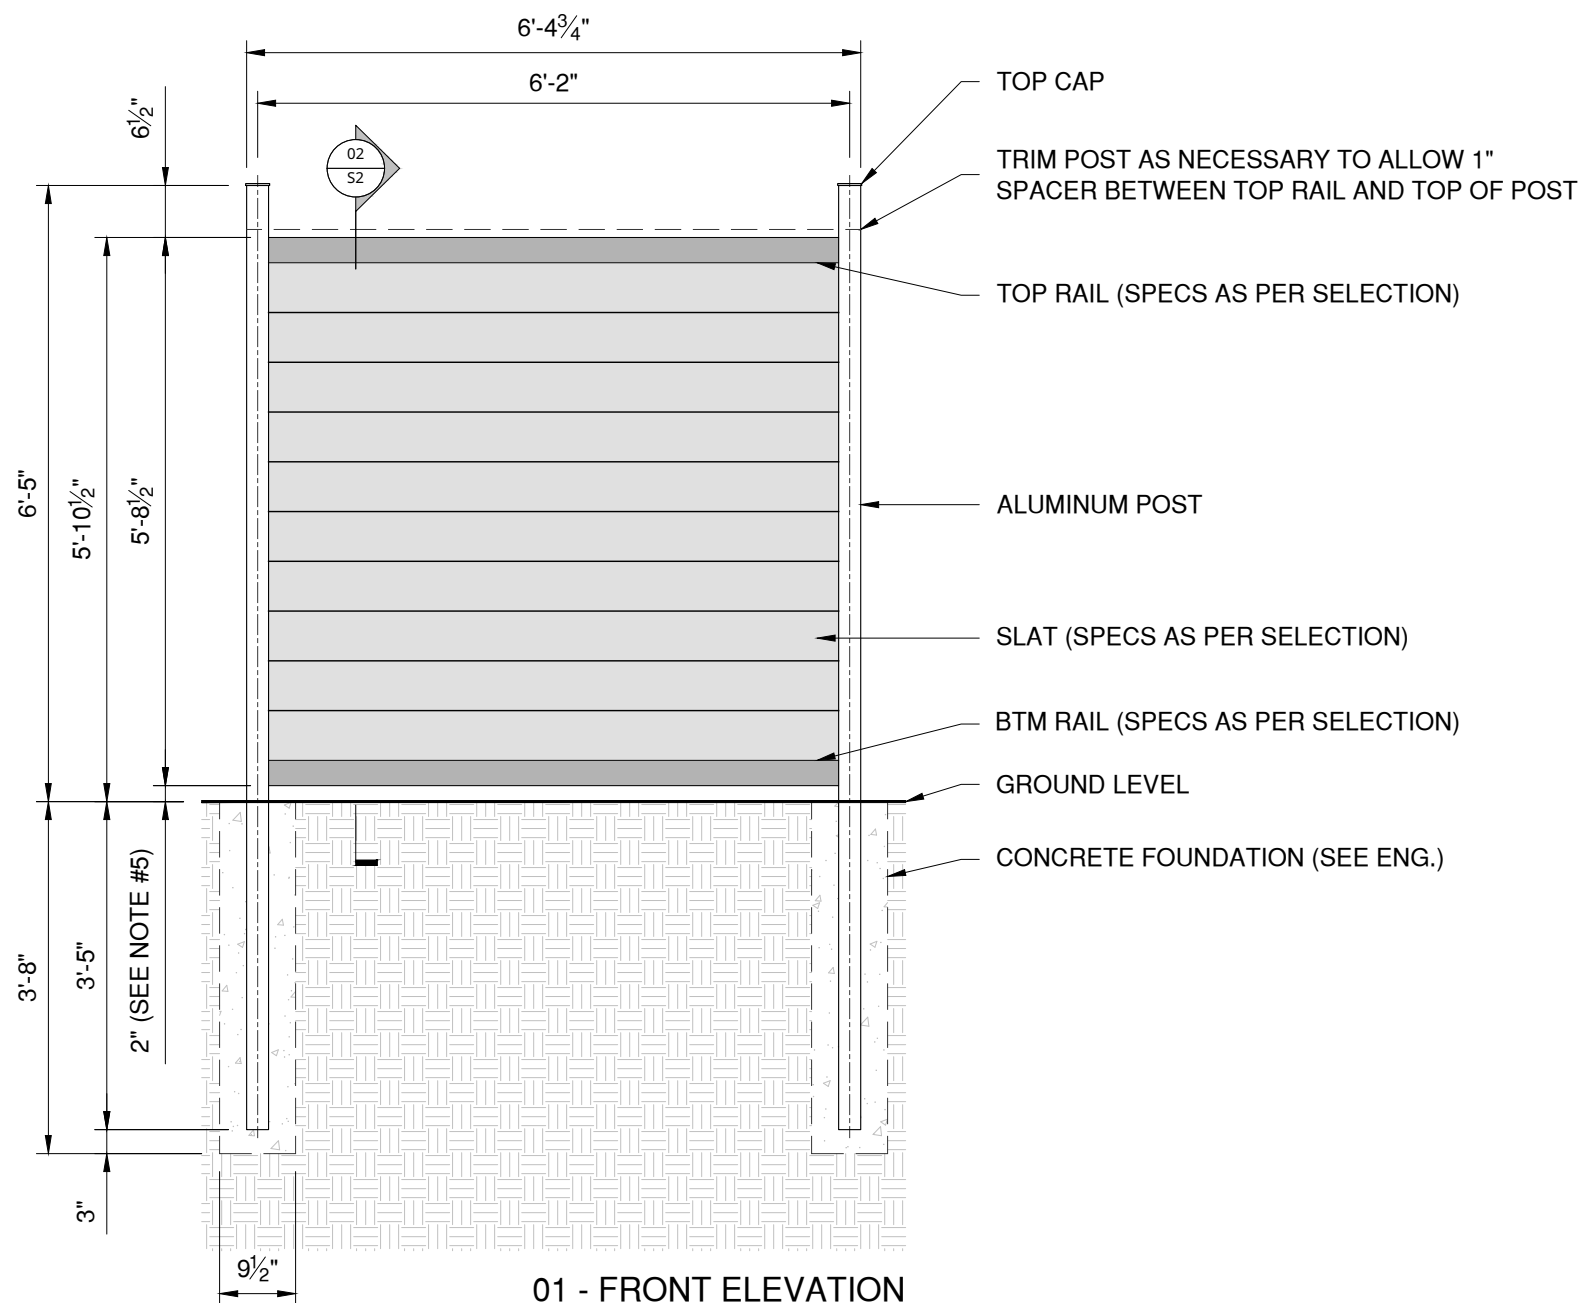

ISSUED FOR:

Product:
Elite Deluxe Privacy

Frame Material: Aluminum Alloy 6063 T5

Frame Color: Matte Black

Insert Material: As Per Selection

Insert Color: As Per Selection

Height: 6'

Date: 4/16/26	Designer: CDR
------------------	------------------

Sheet: 11 x 17	Reviewer: CDR
-------------------	------------------

Dwg No:
GWF403-ED-B6

Scale:
1/2" = 1'-0"

S2

01 - FRONT ELEVATION

02 - SECTION

03 - PLAN VIEW

- GENERAL NOTES:
1. VERIFY IN FIELD DIMENSIONS BEFORE INSTALLATION.
 2. SEE SELECTIONS FOR MATERIALS AND COLOR SPECIFICATIONS.
 3. VERIFY MEASUREMENTS BEFORE CUTTING SLATS AND POSTS.
 4. VERIFY THE CONCRETE FOOTING FOR POSTS WITH ENGINEERING BEFORE COMMENCING WORK.
 5. 2" GROUND CLEARANCE w/ ± FIELD TOLERANCE FROM TOP OF FOOTING TO GROUND LEVEL, ALLOWING THE FENCE TO START CLOSER TO GRADE IF REQ'D.