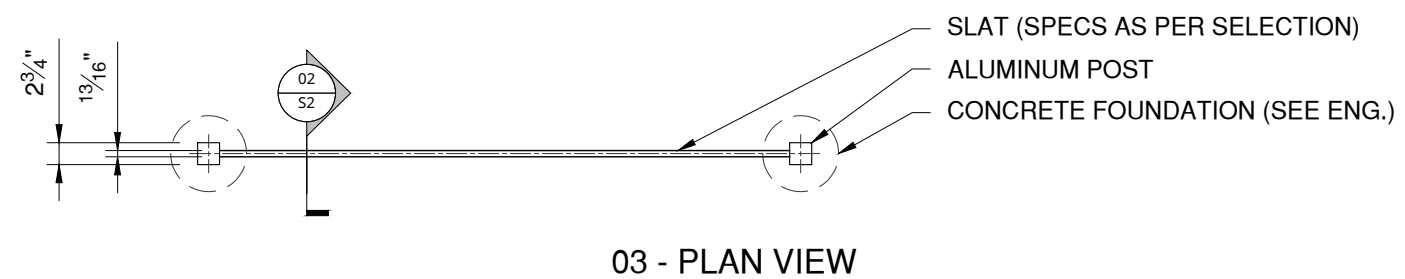

ISSUED FOR:

Product:
Elite Deluxe Privacy

Frame Material: Aluminum Alloy 6063 T5

Frame Color: Matte Black

Insert Material: As Per Selection

Insert Color: As Per Selection

Height: 6'

Date: 4/16/26	Designer: CDR
------------------	------------------

Sheet: 11 x 17	Reviewer: CDR
-------------------	------------------

Dwg No:
GWF403-ED-B6

Scale:
1/2" = 1'-0"

S2

01 - FRONT ELEVATION

02 - SECTION

03 - PLAN VIEW

- GENERAL NOTES:
1. VERIFY IN FIELD DIMENSIONS BEFORE INSTALLATION.
 2. SEE SELECTIONS FOR MATERIALS AND COLOR SPECIFICATIONS.
 3. VERIFY MEASUREMENTS BEFORE CUTTING SLATS AND POSTS.
 4. VERIFY THE CONCRETE FOOTING FOR POSTS WITH ENGINEERING BEFORE COMMENCING WORK.
 5. 2" GROUND CLEARANCE w/ ± FIELD TOLERANCE FROM TOP OF FOOTING TO GROUND LEVEL, ALLOWING THE FENCE TO START CLOSER TO GRADE IF REQ'D.