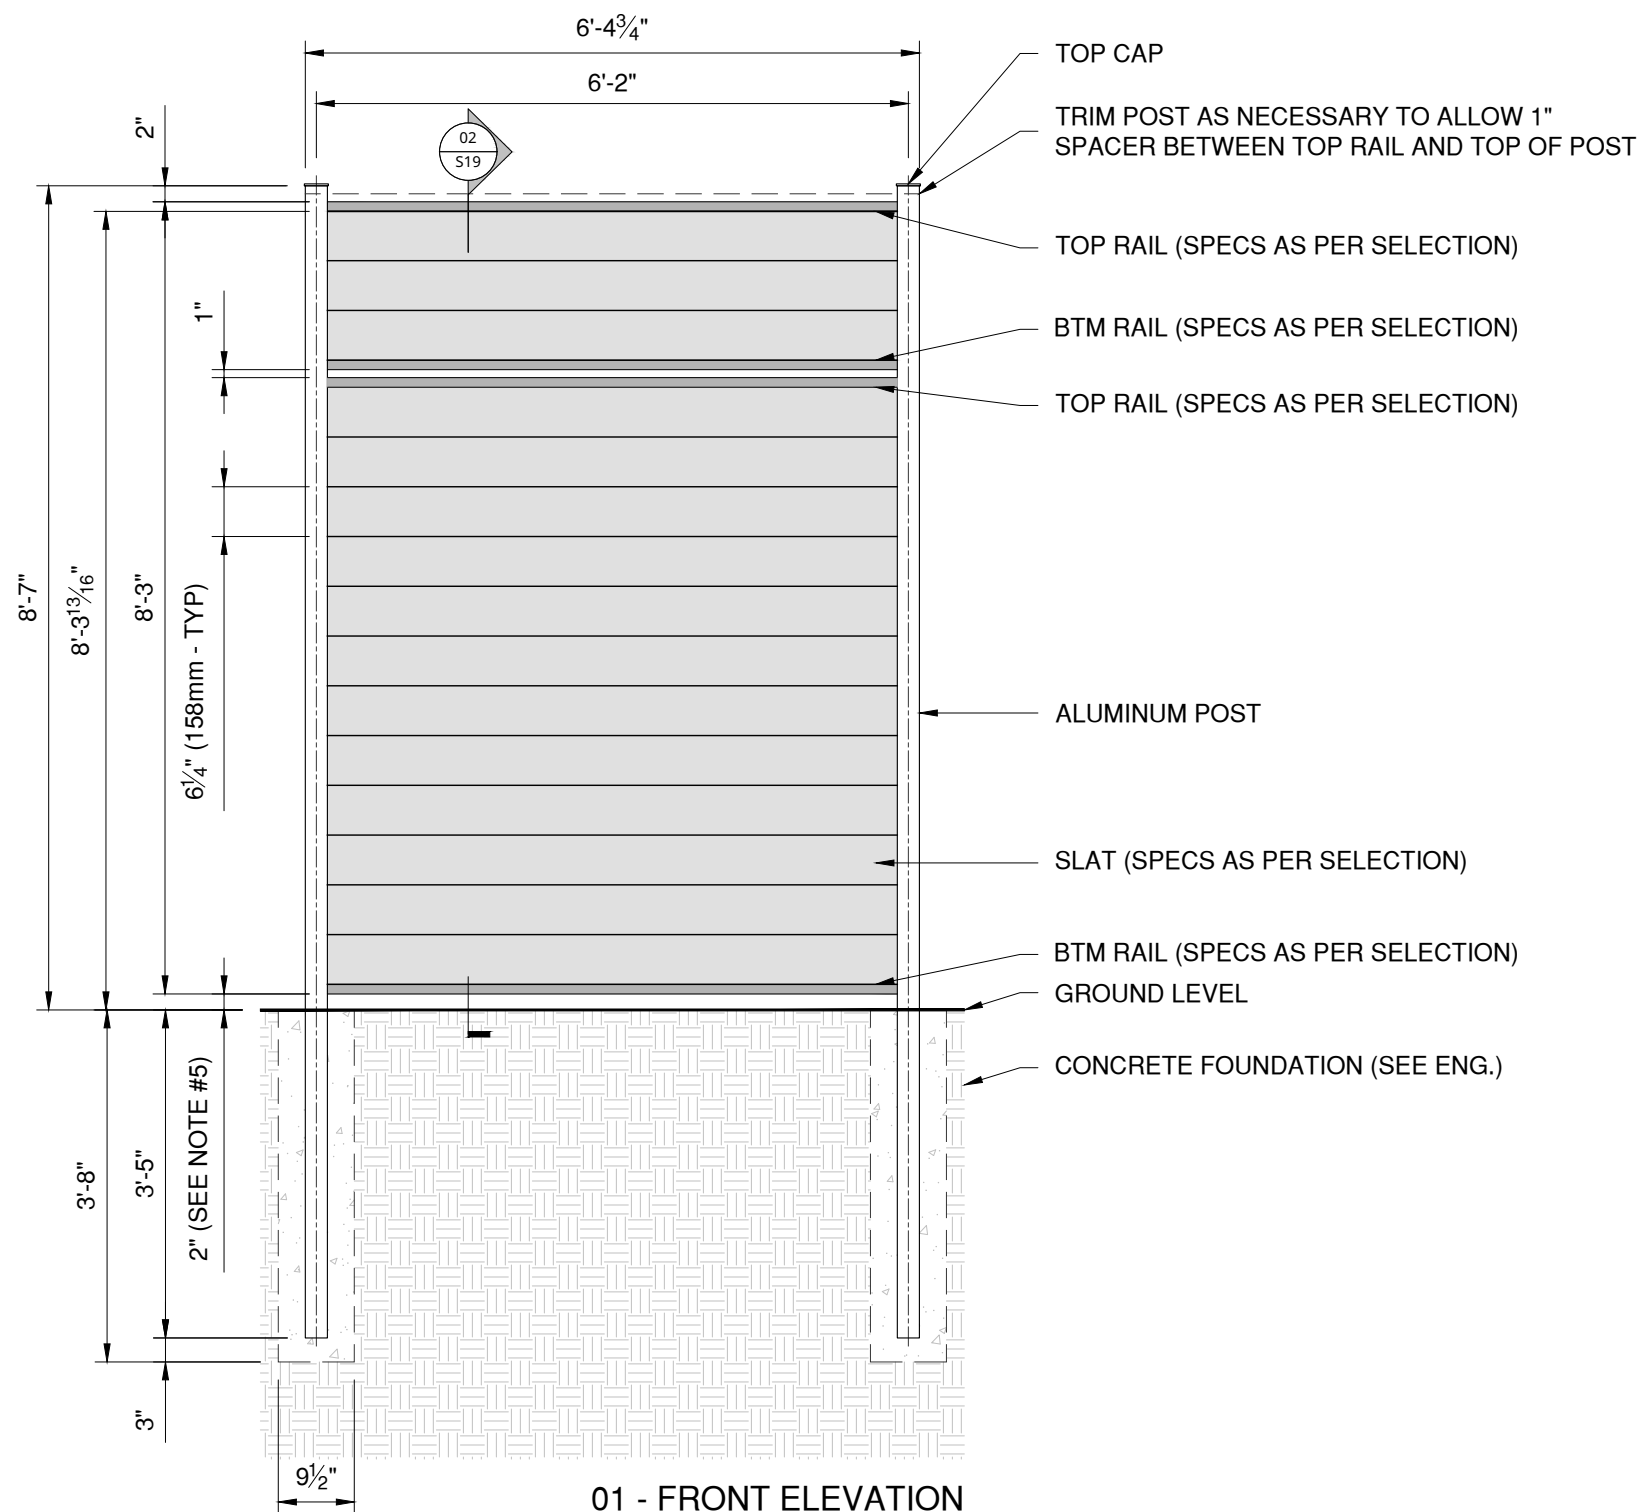

ISSUED FOR:

Product:
Classic Semi-Privacy

Frame Material: Aluminum Alloy 6063 T5

Frame Color: Matte Black

Insert Material: As Per Selection

Insert Color: As Per Selection

Height: 8'

Date: 4/16/26	Designer: CDR
------------------	------------------

Sheet: 11 x 17	Reviewer: CDR
-------------------	------------------

Dwg No:
GWF403-CS-B8

Scale:
1/2" = 1'-0"

S19

- GENERAL NOTES:**
1. VERIFY IN FIELD DIMENSIONS BEFORE INSTALLATION.
 2. SEE SELECTIONS FOR MATERIALS AND COLOR SPECIFICATIONS.
 3. VERIFY MEASUREMENTS BEFORE CUTTING SLATS AND POSTS.
 4. VERIFY THE CONCRETE FOOTING FOR POSTS WITH ENGINEERING BEFORE COMMENCING WORK.
 5. 2" GROUND CLEARANCE W/ ± FIELD TOLERANCE FROM TOP OF FOOTING TO GROUND LEVEL, ALLOWING THE FENCE TO START CLOSER TO GRADE IF REQ'D.