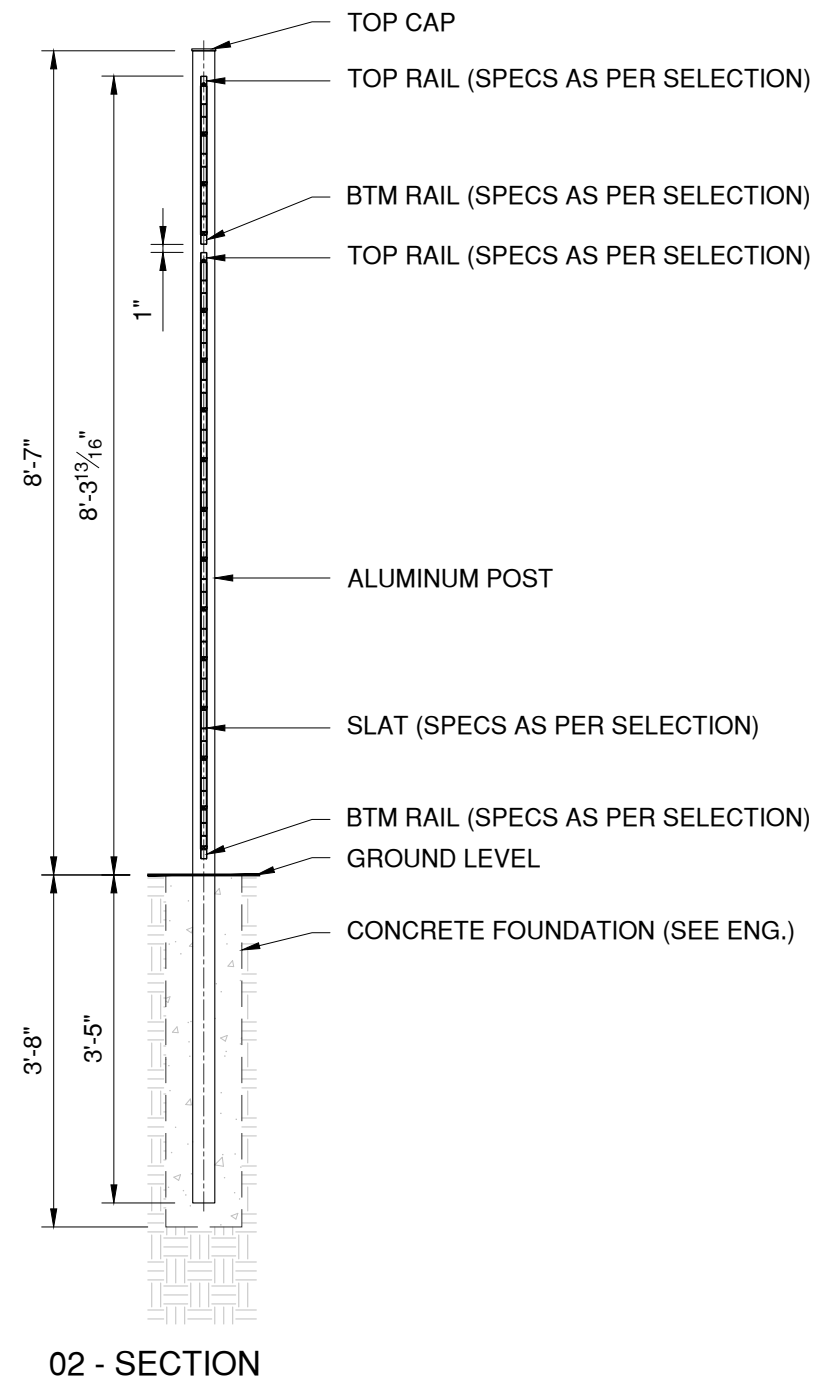

ISSUED FOR:

Product:
Classic Semi-Privacy

Frame Material: Aluminum Alloy 6063 T5

Frame Color: Matte Black

Insert Material: As Per Selection

Insert Color: As Per Selection

Height: 8'

Date: 4/16/26	Designer: CDR
------------------	------------------

Sheet: 11 x 17	Reviewer: CDR
-------------------	------------------

Dwg No:
GWF403-CS-B8

Scale:
1/2" = 1'-0"

S19

- GENERAL NOTES:**
1. VERIFY IN FIELD DIMENSIONS BEFORE INSTALLATION.
 2. SEE SELECTIONS FOR MATERIALS AND COLOR SPECIFICATIONS.
 3. VERIFY MEASUREMENTS BEFORE CUTTING SLATS AND POSTS.
 4. VERIFY THE CONCRETE FOOTING FOR POSTS WITH ENGINEERING BEFORE COMMENCING WORK.
 5. 2" GROUND CLEARANCE W/ ± FIELD TOLERANCE FROM TOP OF FOOTING TO GROUND LEVEL, ALLOWING THE FENCE TO START CLOSER TO GRADE IF REQ'D.