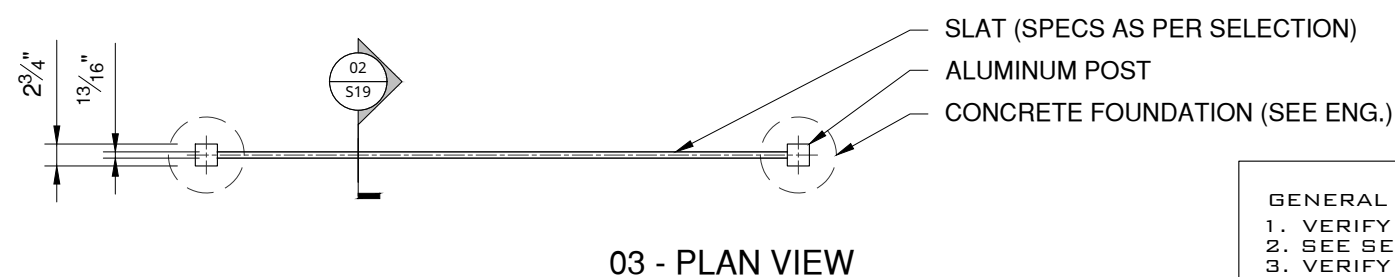

ISSUED FOR:

Product:
Classic Semi-Privacy

Frame Material: Aluminum Alloy 6063 T5

Frame Color: Matte Black

Insert Material: As Per Selection

Insert Color: As Per Selection

Height: 8'

Date: 4/16/26	Designer: CDR
------------------	------------------

Sheet: 11 x 17	Reviewer: CDR
-------------------	------------------

Dwg No:
GWF403-CS-B8

Scale:
1/2" = 1'-0"

S19

- GENERAL NOTES:**
1. VERIFY IN FIELD DIMENSIONS BEFORE INSTALLATION.
 2. SEE SELECTIONS FOR MATERIALS AND COLOR SPECIFICATIONS.
 3. VERIFY MEASUREMENTS BEFORE CUTTING SLATS AND POSTS.
 4. VERIFY THE CONCRETE FOOTING FOR POSTS WITH ENGINEERING BEFORE COMMENCING WORK.
 5. 2" GROUND CLEARANCE W/ ± FIELD TOLERANCE FROM TOP OF FOOTING TO GROUND LEVEL, ALLOWING THE FENCE TO START CLOSER TO GRADE IF REQ'D.