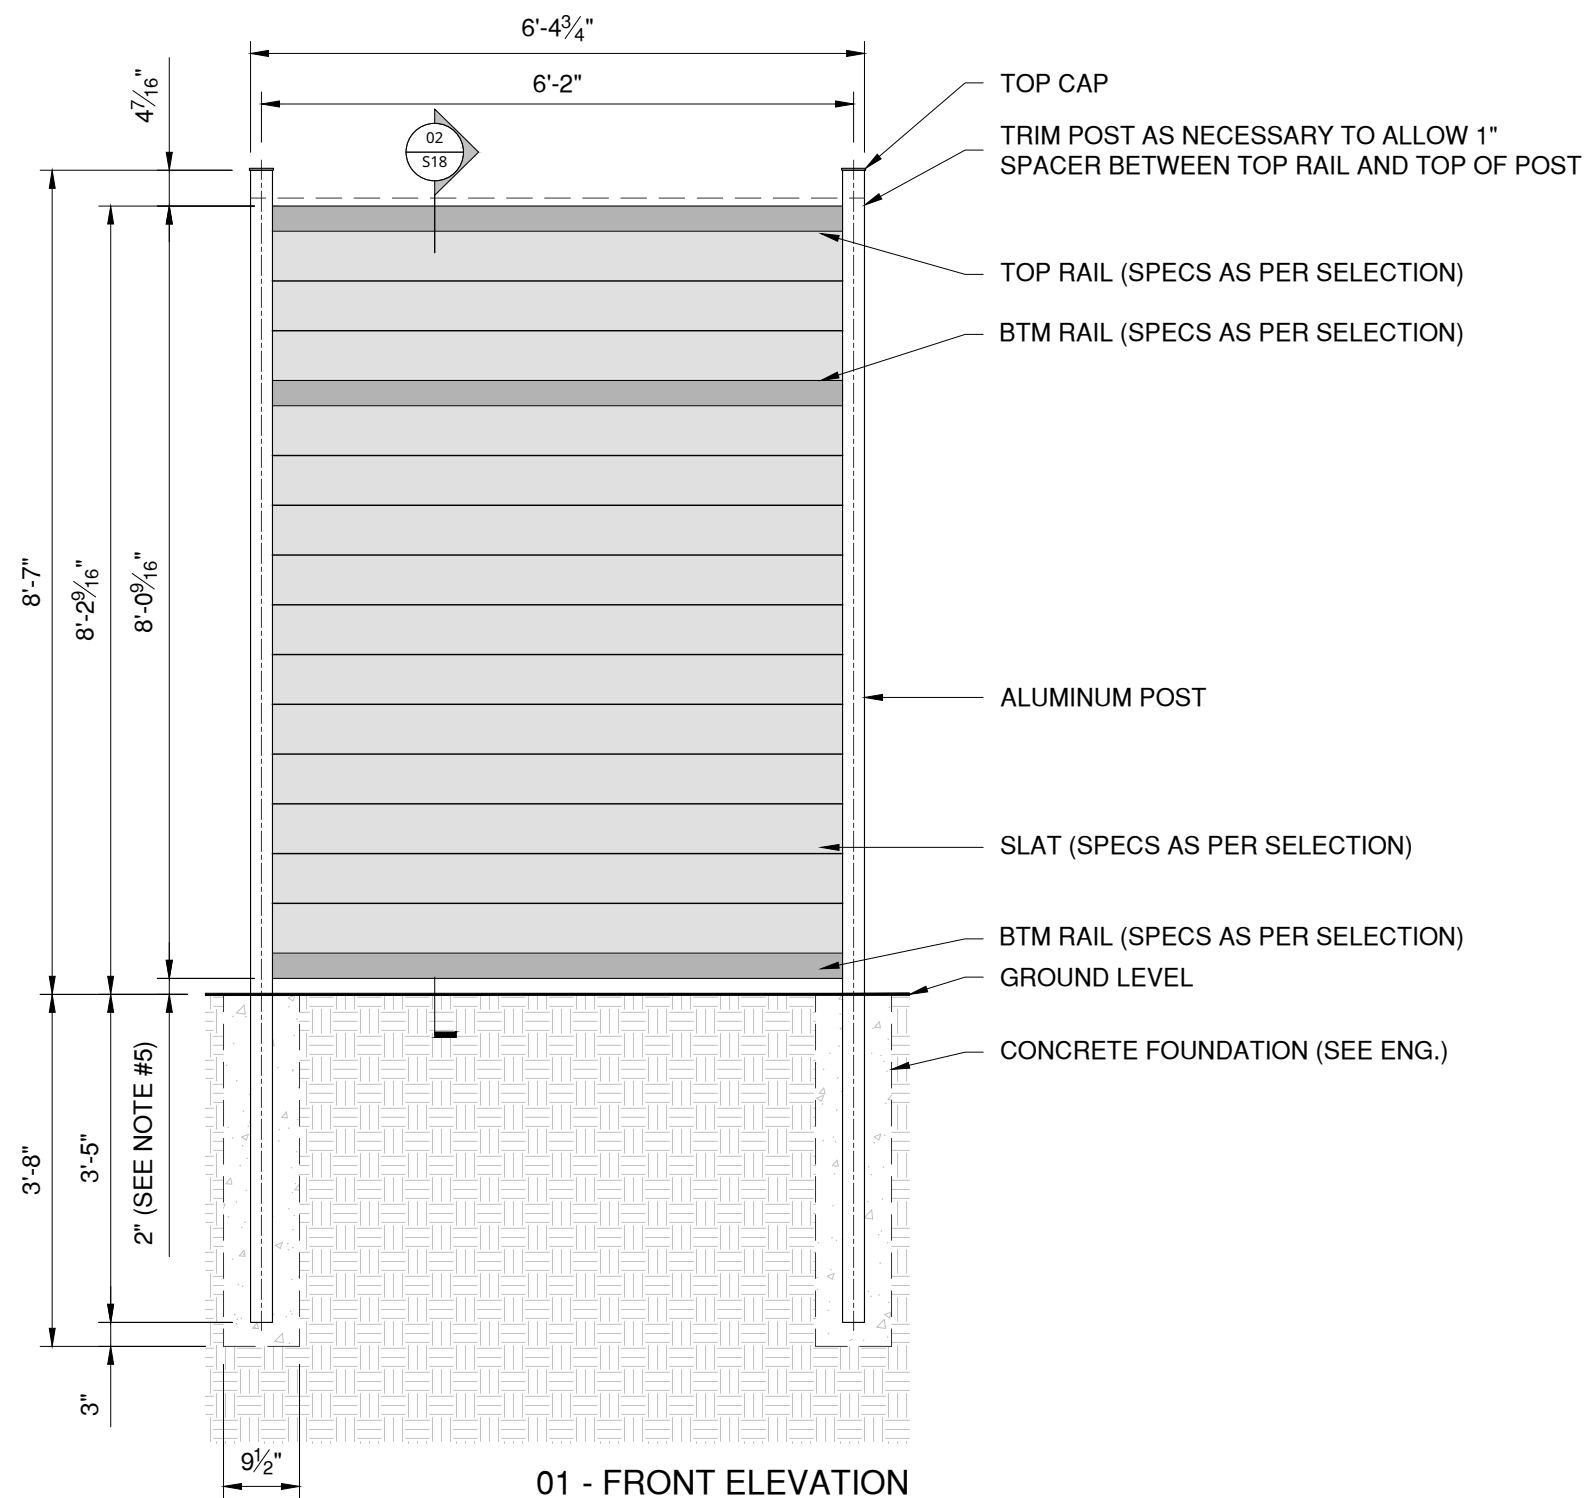

ISSUED FOR:

Product:
Classic Privacy Deluxe

Frame Material: Aluminum Alloy 6063 T5

Frame Color: Matte Black

Insert Material: As Per Selection

Insert Color: As Per Selection

Height: 8'

Date: 4/16/26	Designer: CDR
------------------	------------------

Sheet: 11 x 17	Reviewer: CDR
-------------------	------------------

Dwg No:
GWF403-CD-B8

Scale:
1/2" = 1'-0"

S18

- GENERAL NOTES:**
1. VERIFY IN FIELD DIMENSIONS BEFORE INSTALLATION.
 2. SEE SELECTIONS FOR MATERIALS AND COLOR SPECIFICATIONS.
 3. VERIFY MEASUREMENTS BEFORE CUTTING SLATS AND POSTS.
 4. VERIFY THE CONCRETE FOOTING FOR POSTS WITH ENGINEERING BEFORE COMMENCING WORK.
 5. 2" GROUND CLEARANCE W/ ± FIELD TOLERANCE FROM TOP OF FOOTING TO GROUND LEVEL, ALLOWING THE FENCE TO START CLOSER TO GRADE IF REQ'D.