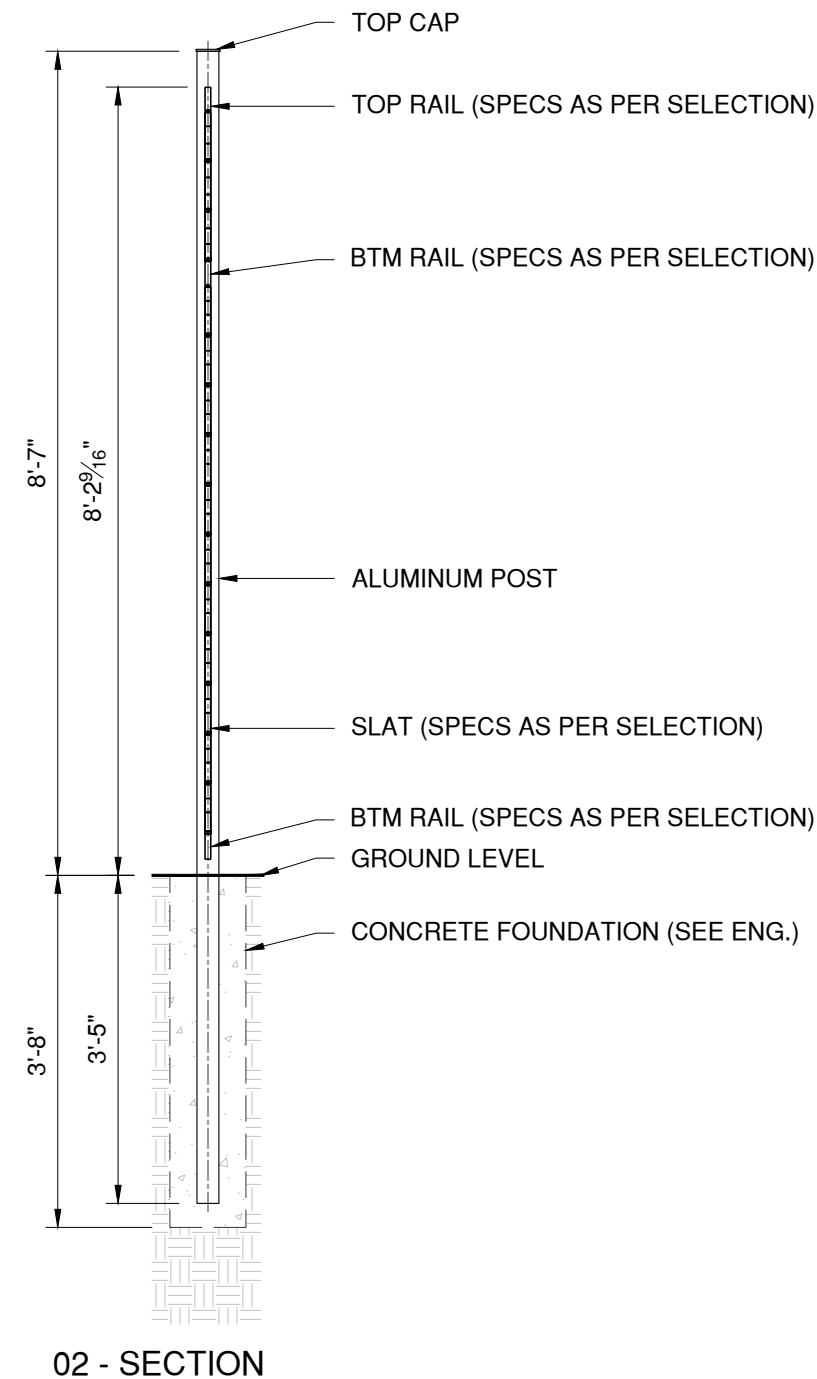

ISSUED FOR:

Product:
Classic Privacy Deluxe

Frame Material: Aluminum Alloy 6063 T5

Frame Color: Matte Black

Insert Material: As Per Selection

Insert Color: As Per Selection

Height: 8'

Date: 4/16/26	Designer: CDR
------------------	------------------

Sheet: 11 x 17	Reviewer: CDR
-------------------	------------------

Dwg No:
GWF403-CD-B8

Scale:
1/2" = 1'-0"

S18

- GENERAL NOTES:**
1. VERIFY IN FIELD DIMENSIONS BEFORE INSTALLATION.
 2. SEE SELECTIONS FOR MATERIALS AND COLOR SPECIFICATIONS.
 3. VERIFY MEASUREMENTS BEFORE CUTTING SLATS AND POSTS.
 4. VERIFY THE CONCRETE FOOTING FOR POSTS WITH ENGINEERING BEFORE COMMENCING WORK.
 5. 2" GROUND CLEARANCE W/ ± FIELD TOLERANCE FROM TOP OF FOOTING TO GROUND LEVEL, ALLOWING THE FENCE TO START CLOSER TO GRADE IF REQ'D.