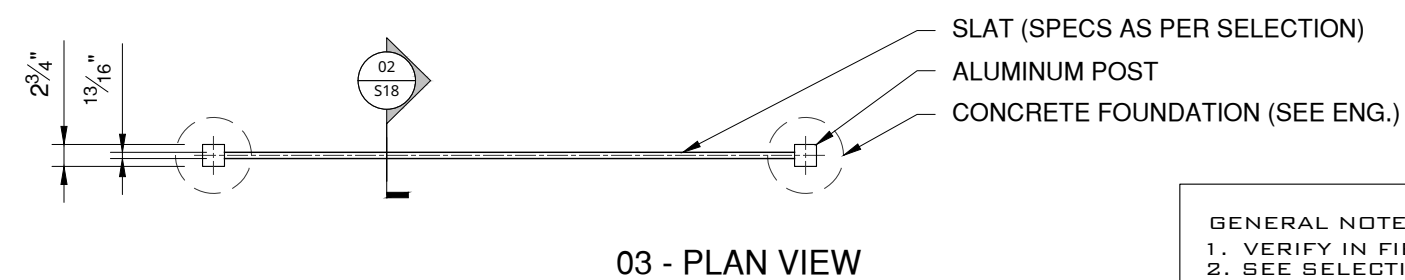

ISSUED FOR:

Product:
Classic Privacy Deluxe

Frame Material: Aluminum Alloy 6063 T5

Frame Color: Matte Black

Insert Material: As Per Selection

Insert Color: As Per Selection

Height: 8'

Date: 4/16/26	Designer: CDR
------------------	------------------

Sheet: 11 x 17	Reviewer: CDR
-------------------	------------------

Dwg No:
GWF403-CD-B8

Scale:
1/2" = 1'-0"

S18

- GENERAL NOTES:**
1. VERIFY IN FIELD DIMENSIONS BEFORE INSTALLATION.
 2. SEE SELECTIONS FOR MATERIALS AND COLOR SPECIFICATIONS.
 3. VERIFY MEASUREMENTS BEFORE CUTTING SLATS AND POSTS.
 4. VERIFY THE CONCRETE FOOTING FOR POSTS WITH ENGINEERING BEFORE COMMENCING WORK.
 5. 2" GROUND CLEARANCE W/ ± FIELD TOLERANCE FROM TOP OF FOOTING TO GROUND LEVEL, ALLOWING THE FENCE TO START CLOSER TO GRADE IF REQ'D.