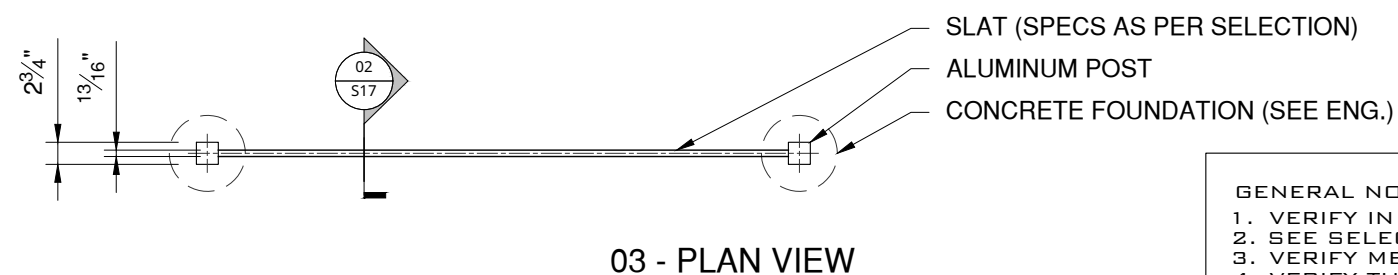

ISSUED FOR:

Product:
Classic Privacy
Frame Material: Aluminum Alloy 6063 T5
Frame Color: Matte Black
Insert Material: As Per Selection
Insert Color: As Per Selection
Height: 8'

Date: 4/16/26	Designer: CDR
------------------	------------------

Sheet: 11 x 17	Reviewer: CDR
-------------------	------------------

Dwg No:
GWF403-C-B8

Scale:
1/2" = 1'-0"

S17

- GENERAL NOTES:**
1. VERIFY IN FIELD DIMENSIONS BEFORE INSTALLATION.
 2. SEE SELECTIONS FOR MATERIALS AND COLOR SPECIFICATIONS.
 3. VERIFY MEASUREMENTS BEFORE CUTTING SLATS AND POSTS.
 4. VERIFY THE CONCRETE FOOTING FOR POSTS WITH ENGINEERING BEFORE COMMENCING WORK.
 5. 2" GROUND CLEARANCE W/ ± FIELD TOLERANCE FROM TOP OF FOOTING TO GROUND LEVEL, ALLOWING THE FENCE TO START CLOSER TO GRADE IF REQ'D.