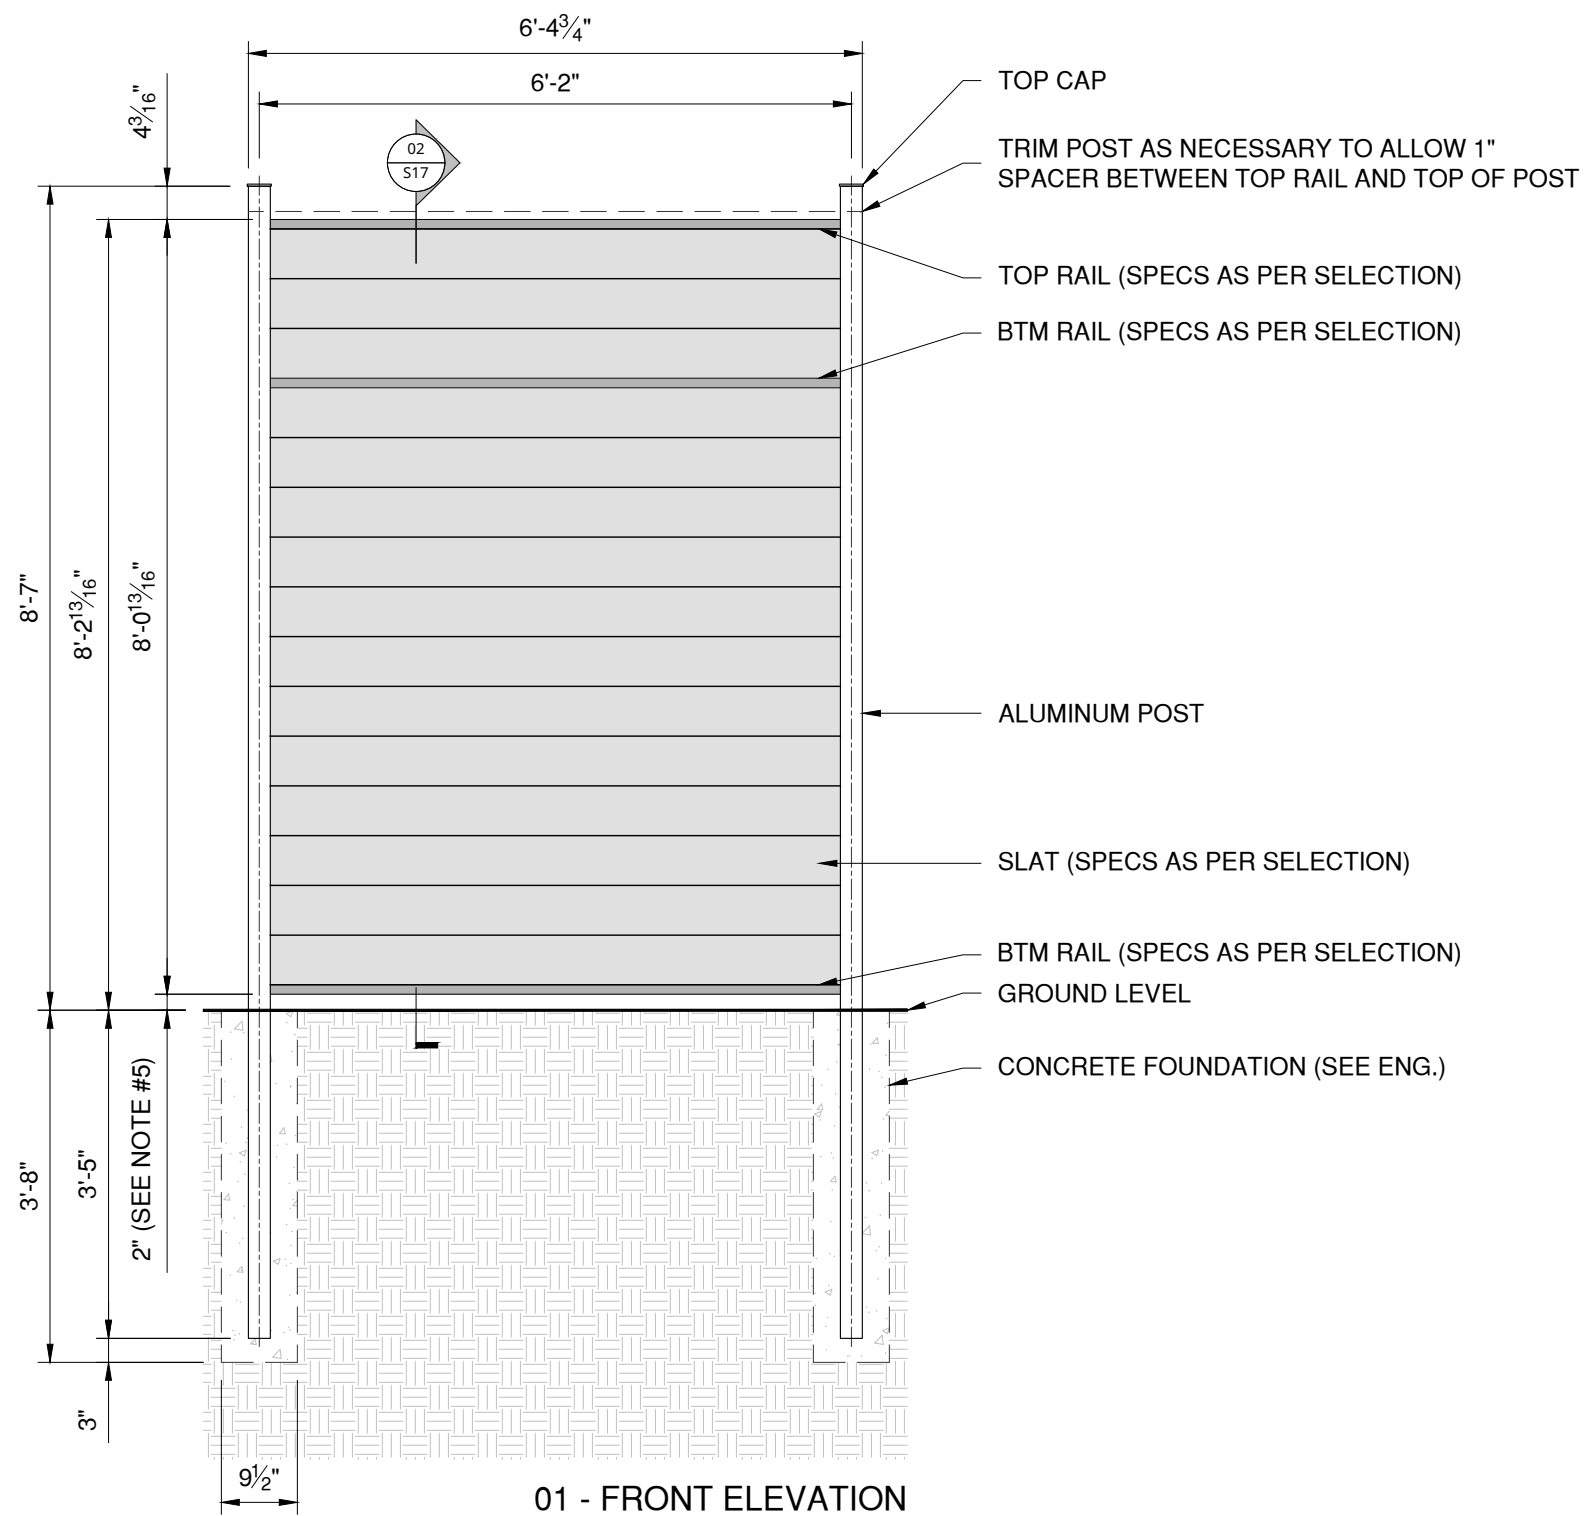

ISSUED FOR:

Product:
Classic Privacy
Frame Material: Aluminum Alloy 6063 T5
Frame Color: Matte Black
Insert Material: As Per Selection
Insert Color: As Per Selection
Height: 8'

Date: 4/16/26	Designer: CDR
------------------	------------------

Sheet: 11 x 17	Reviewer: CDR
-------------------	------------------

Dwg No:
GWF403-C-B8

Scale:
1/2" = 1'-0"

S17

- GENERAL NOTES:**
1. VERIFY IN FIELD DIMENSIONS BEFORE INSTALLATION.
 2. SEE SELECTIONS FOR MATERIALS AND COLOR SPECIFICATIONS.
 3. VERIFY MEASUREMENTS BEFORE CUTTING SLATS AND POSTS.
 4. VERIFY THE CONCRETE FOOTING FOR POSTS WITH ENGINEERING BEFORE COMMENCING WORK.
 5. 2" GROUND CLEARANCE W/ ± FIELD TOLERANCE FROM TOP OF FOOTING TO GROUND LEVEL, ALLOWING THE FENCE TO START CLOSER TO GRADE IF REQ'D.