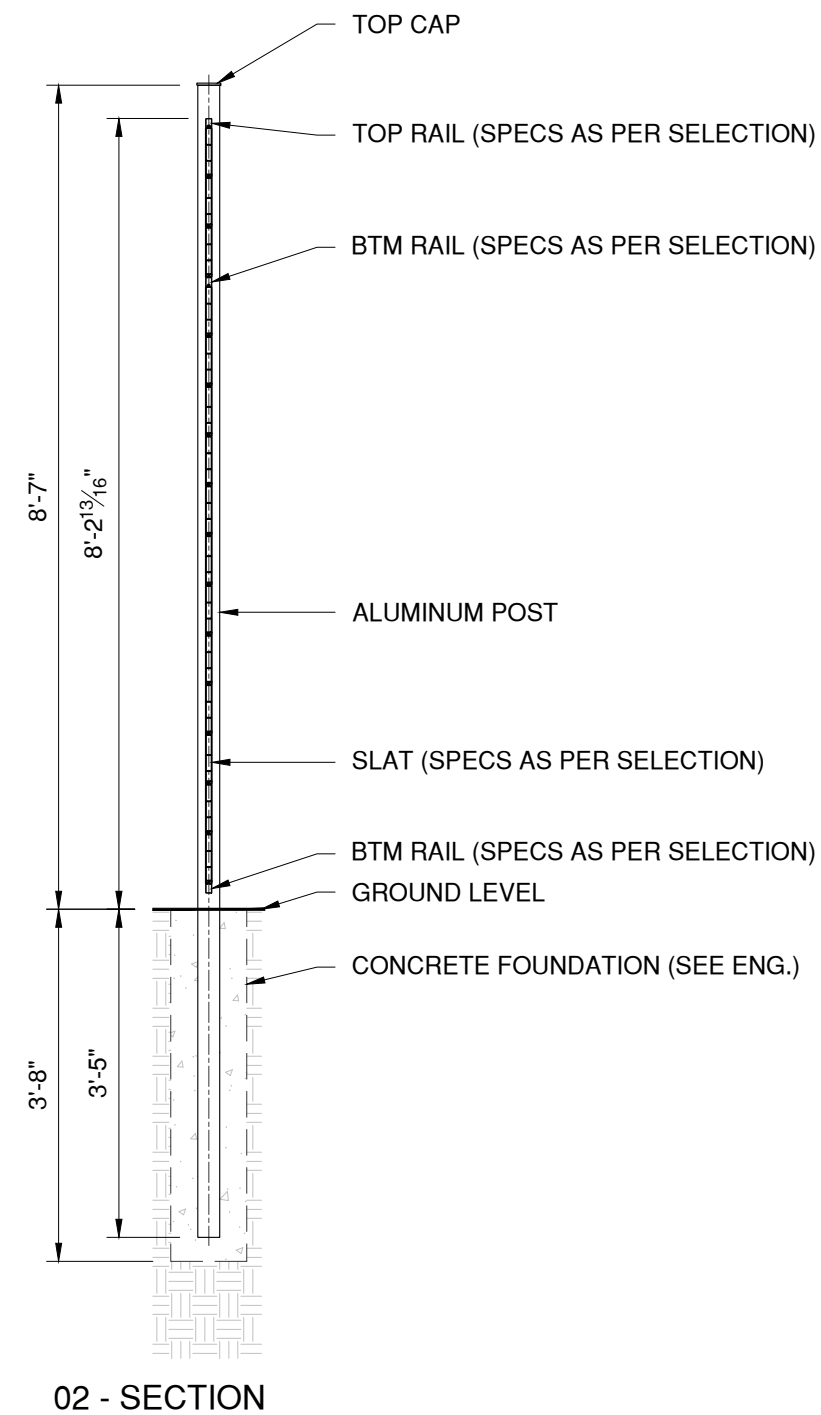

ISSUED FOR:

Product:
Classic Privacy
Frame Material: Aluminum Alloy 6063 T5
Frame Color: Matte Black
Insert Material: As Per Selection
Insert Color: As Per Selection
Height: 8'

Date: 4/16/26	Designer: CDR
------------------	------------------

Sheet: 11 x 17	Reviewer: CDR
-------------------	------------------

Dwg No:
GWF403-C-B8

Scale:
1/2" = 1'-0"

S17

- GENERAL NOTES:**
1. VERIFY IN FIELD DIMENSIONS BEFORE INSTALLATION.
 2. SEE SELECTIONS FOR MATERIALS AND COLOR SPECIFICATIONS.
 3. VERIFY MEASUREMENTS BEFORE CUTTING SLATS AND POSTS.
 4. VERIFY THE CONCRETE FOOTING FOR POSTS WITH ENGINEERING BEFORE COMMENCING WORK.
 5. 2" GROUND CLEARANCE W/ ± FIELD TOLERANCE FROM TOP OF FOOTING TO GROUND LEVEL, ALLOWING THE FENCE TO START CLOSER TO GRADE IF REQ'D.