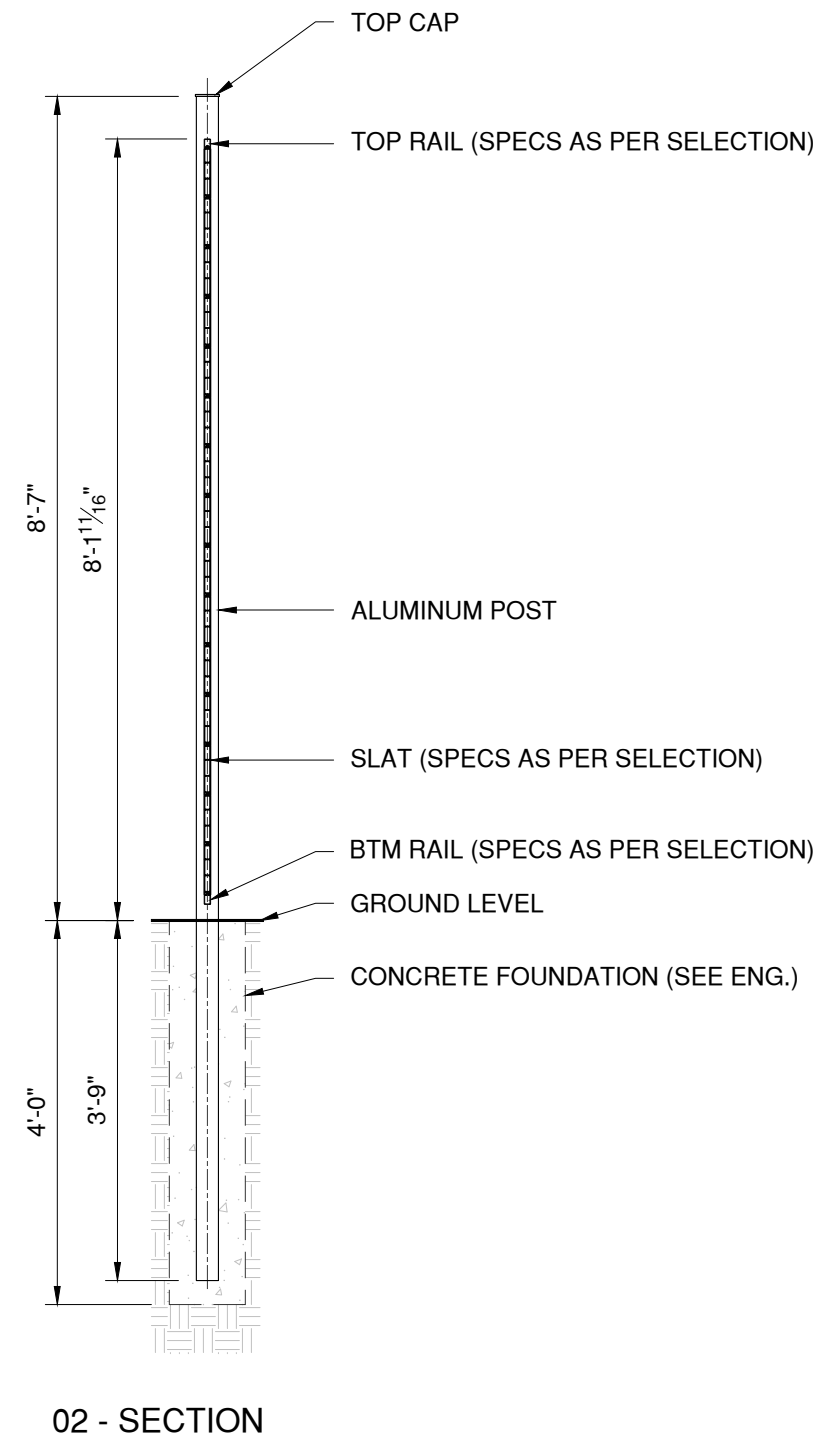

ISSUED FOR:

\_\_\_\_\_

\_\_\_\_\_

\_\_\_\_\_

\_\_\_\_\_

Product: **Elite Privacy**  
 Frame Material: Aluminum Alloy 6063 T5  
 Frame Color: Matte Black  
 Insert Material: As Per Selection  
 Insert Color: As Per Selection  
 Height: 8'

Date: 4/16/26 Designer: CDR

Sheet: 11 x 17 Reviewer: CDR

Dwg No: **GWF403-E-B8**

Scale: 1/2" = 1'-0"

**S15**

- GENERAL NOTES:**
1. VERIFY IN FIELD DIMENSIONS BEFORE INSTALLATION.
  2. SEE SELECTIONS FOR MATERIALS AND COLOR SPECIFICATIONS.
  3. VERIFY MEASUREMENTS BEFORE CUTTING SLATS AND POSTS.
  4. VERIFY THE CONCRETE FOOTING FOR POSTS WITH ENGINEERING BEFORE COMMENCING WORK.
  5. 2" GROUND CLEARANCE W/ ± FIELD TOLERANCE FROM TOP OF FOOTING TO GROUND LEVEL, ALLOWING THE FENCE TO START CLOSER TO GRADE IF REQ'D.