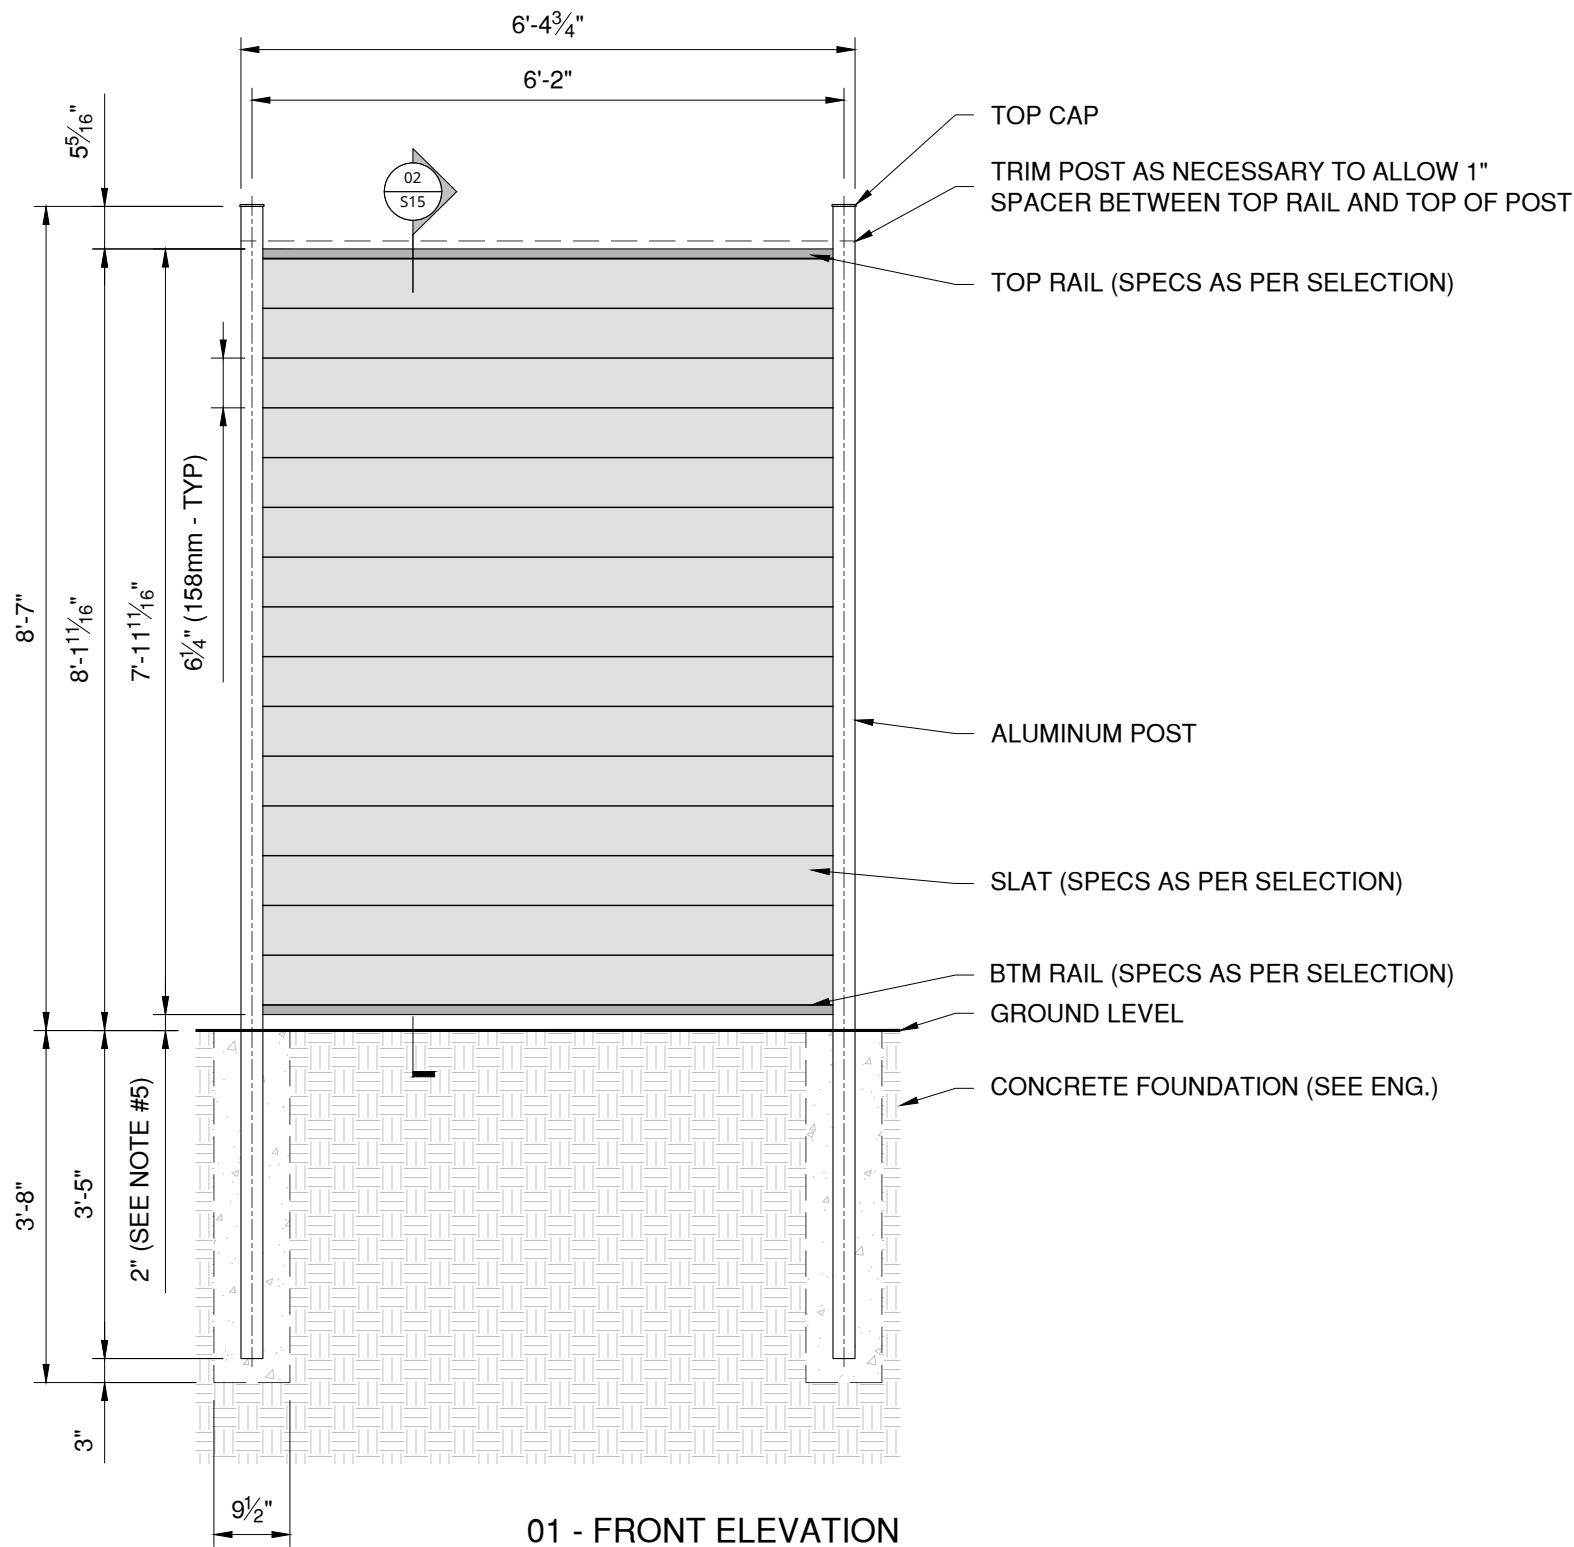

ISSUED FOR:

\_\_\_\_\_

\_\_\_\_\_

\_\_\_\_\_

\_\_\_\_\_

Product: **Elite Privacy**  
 Frame Material: Aluminum Alloy 6063 T5  
 Frame Color: Matte Black  
 Insert Material: As Per Selection  
 Insert Color: As Per Selection  
 Height: 8'

Date: 4/16/26 Designer: CDR

Sheet: 11 x 17 Reviewer: CDR

Dwg No: **GWF403-E-B8**

Scale: 1/2" = 1'-0"

**S15**

- GENERAL NOTES:**
1. VERIFY IN FIELD DIMENSIONS BEFORE INSTALLATION.
  2. SEE SELECTIONS FOR MATERIALS AND COLOR SPECIFICATIONS.
  3. VERIFY MEASUREMENTS BEFORE CUTTING SLATS AND POSTS.
  4. VERIFY THE CONCRETE FOOTING FOR POSTS WITH ENGINEERING BEFORE COMMENCING WORK.
  5. 2" GROUND CLEARANCE W/ ± FIELD TOLERANCE FROM TOP OF FOOTING TO GROUND LEVEL, ALLOWING THE FENCE TO START CLOSER TO GRADE IF REQ'D.