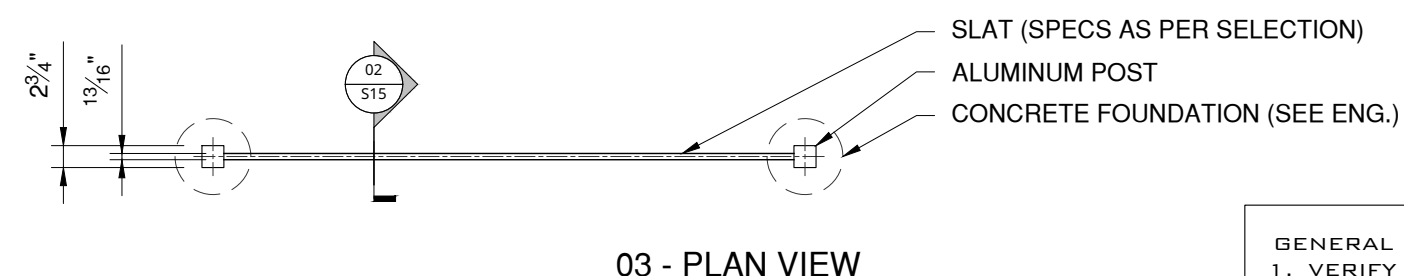

Date: 4/16/26 Designer: CDR

Sheet: 11 x 17 Reviewer: CDR

Dwg No: **GWF403-E-B8**

Scale: 1/2" = 1'-0"

**S15**

- GENERAL NOTES:**
1. VERIFY IN FIELD DIMENSIONS BEFORE INSTALLATION.
  2. SEE SELECTIONS FOR MATERIALS AND COLOR SPECIFICATIONS.
  3. VERIFY MEASUREMENTS BEFORE CUTTING SLATS AND POSTS.
  4. VERIFY THE CONCRETE FOOTING FOR POSTS WITH ENGINEERING BEFORE COMMENCING WORK.
  5. 2" GROUND CLEARANCE W/ ± FIELD TOLERANCE FROM TOP OF FOOTING TO GROUND LEVEL, ALLOWING THE FENCE TO START CLOSER TO GRADE IF REQ'D.